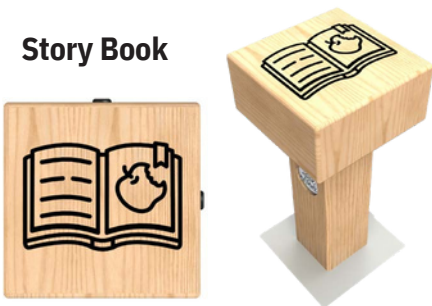

Bespoke options Available

Button Stools

Plain Apple

Story Book

L: 195mm
W: 195mm
H: 400mm

Bespoke options Available

Button Stools

Wand Witch