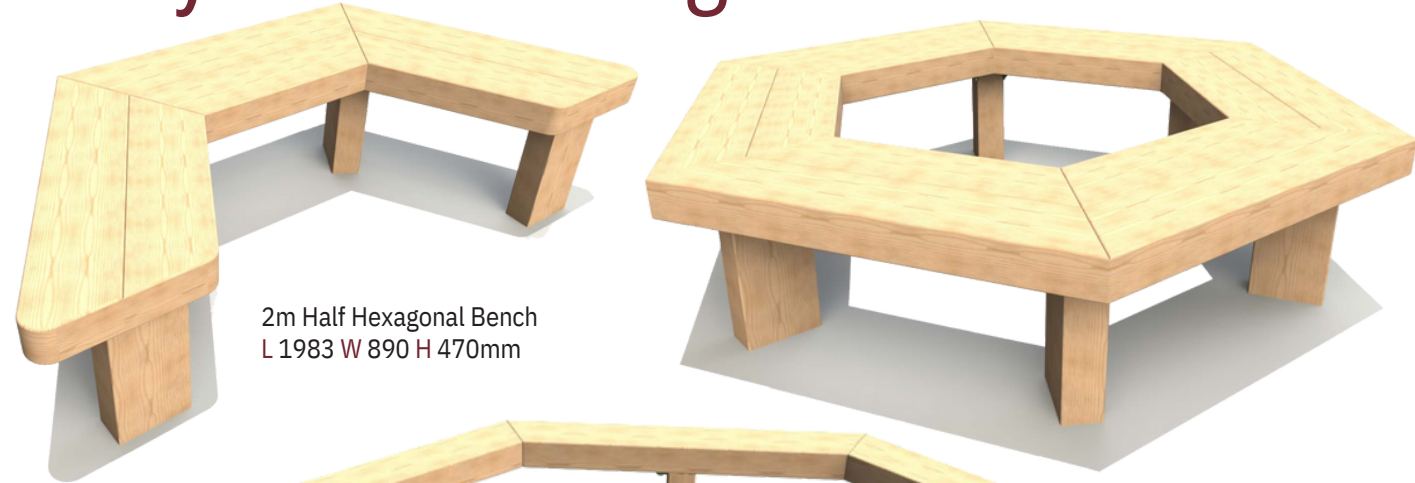

Woodlouse

Worm

Bespoke options Available

Story Time Seating

2m Hexagonal Tree Seat
L 2056 W 1780 H 470mm

2m Half Hexagonal Bench
L 1983 W 890 H 470mm

3m Open Octagonal Bench
L 3000 W 2663 H 450mm

3m Half Octagonal Bench
L 3000 W 1700 H 450mm