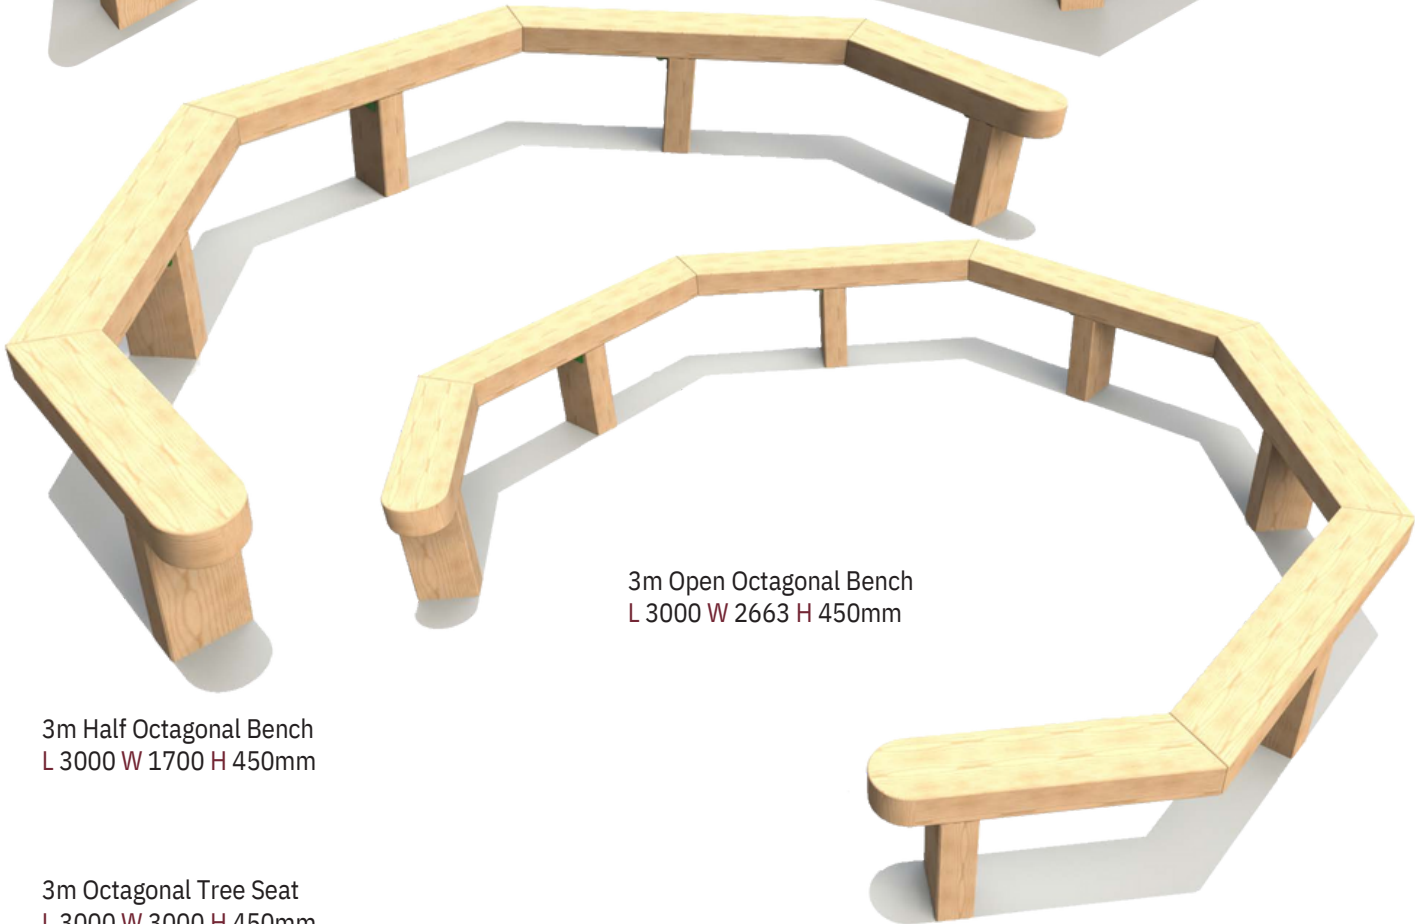

Woodlouse

Worm

Bespoke options Available

Story Time Seating

2m Hexagonal Tree Seat
L 2056 W 1780 H 470mm

2m Half Hexagonal Bench
L 1983 W 890 H 470mm

3m Open Octagonal Bench
L 3000 W 2663 H 450mm

3m Half Octagonal Bench
L 3000 W 1700 H 450mm