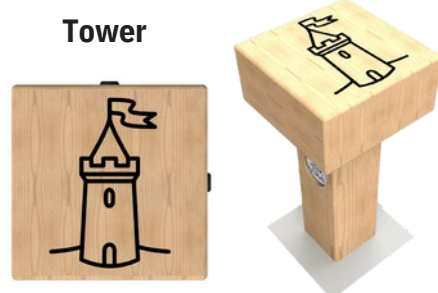

Princess

Grasshopper

Ladybird

Snail

Swords

Tower

Unicorn

Spider

Woodlouse

Worm

Bespoke options Available

Story Time Seating

2m Hexagonal Tree Seat
L 2056 W 1780 H 470mm

2m Half Hexagonal Bench
L 1983 W 890 H 470mm

3m Open Octagonal Bench
L 3000 W 2663 H 450mm

3m Half Octagonal Bench
L 3000 W 1700 H 450mm