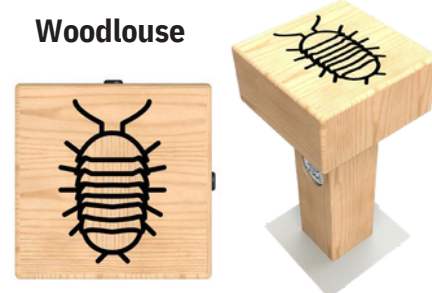

Princess

Grasshopper

Ladybird

Snail

Swords

Tower

Unicorn

Spider

Woodlouse

Worm

Bespoke options Available

Story Time Seating

2m Hexagonal Tree Seat
L 2056 W 1780 H 470mm

2m Half Hexagonal Bench
L 1983 W 890 H 470mm

3m Open Octagonal Bench
L 3000 W 2663 H 450mm

3m Half Octagonal Bench
L 3000 W 1700 H 450mm