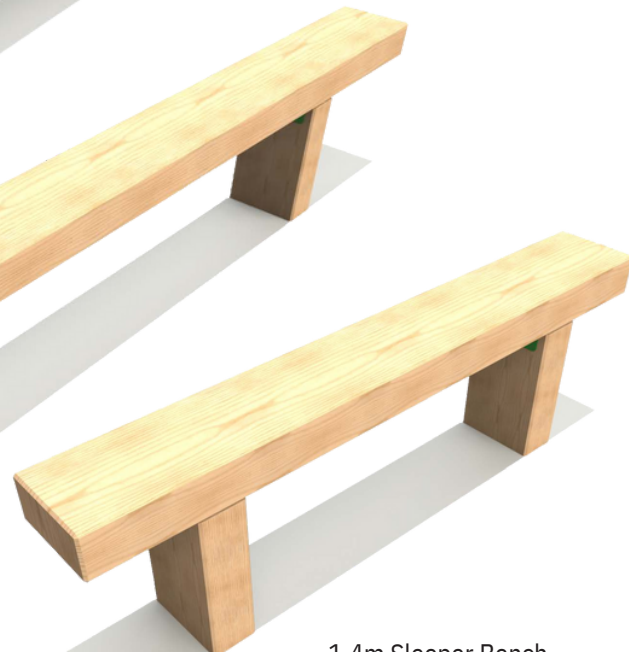

1.4m Sleeper Bench
L 1400 W 195 H 420mm

Bespoke options Available