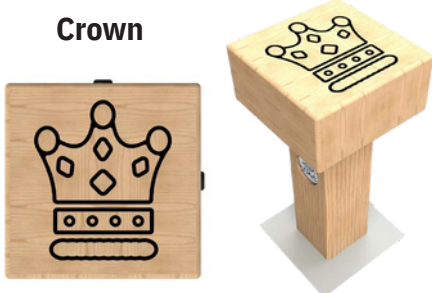

Bespoke options Available

Button Stools

Plain Apple

Story Book

L: 195mm
W: 195mm
H: 400mm

Bespoke options Available

Button Stools

Wand Witch

Wizard

L: 195mm
W: 195mm
H: 400mm

Carriage

Cauldron

Crown

Ant

Beetle

Bumblebee

Dragon

Genie's Lamp

King Toad

Butterfly

Caterpillar

Dragonfly

Knight

Potion