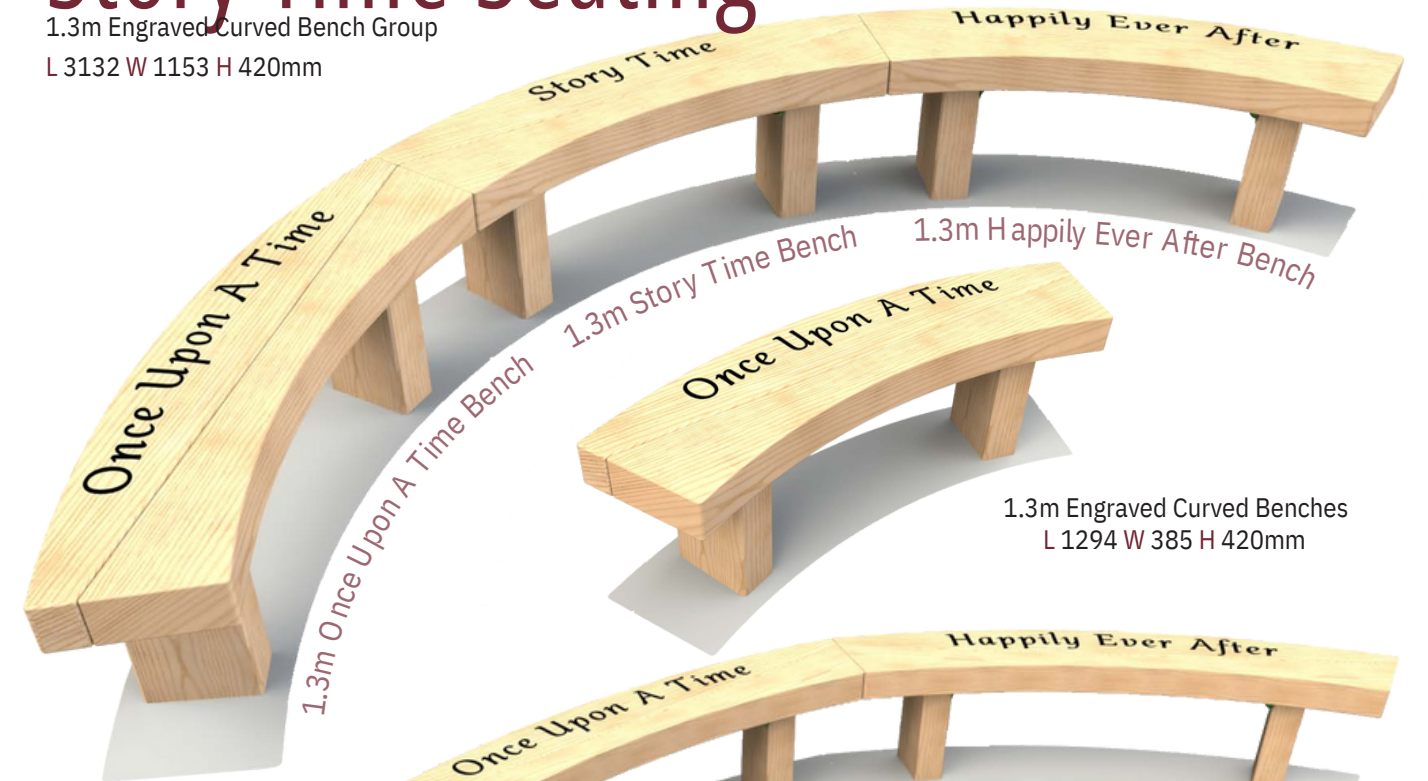

3.6m Sleeper Bench
L 3600 W 195 H 420mm

2.4m Sleeper Bench
L 2400 W 195 H 420mm

1.4m Sleeper Bench
L 1400 W 195 H 420mm

Bespoke options Available

Story Time Seating

1.3m Engraved Curved Bench Group
L 3132 W 1153 H 420mm