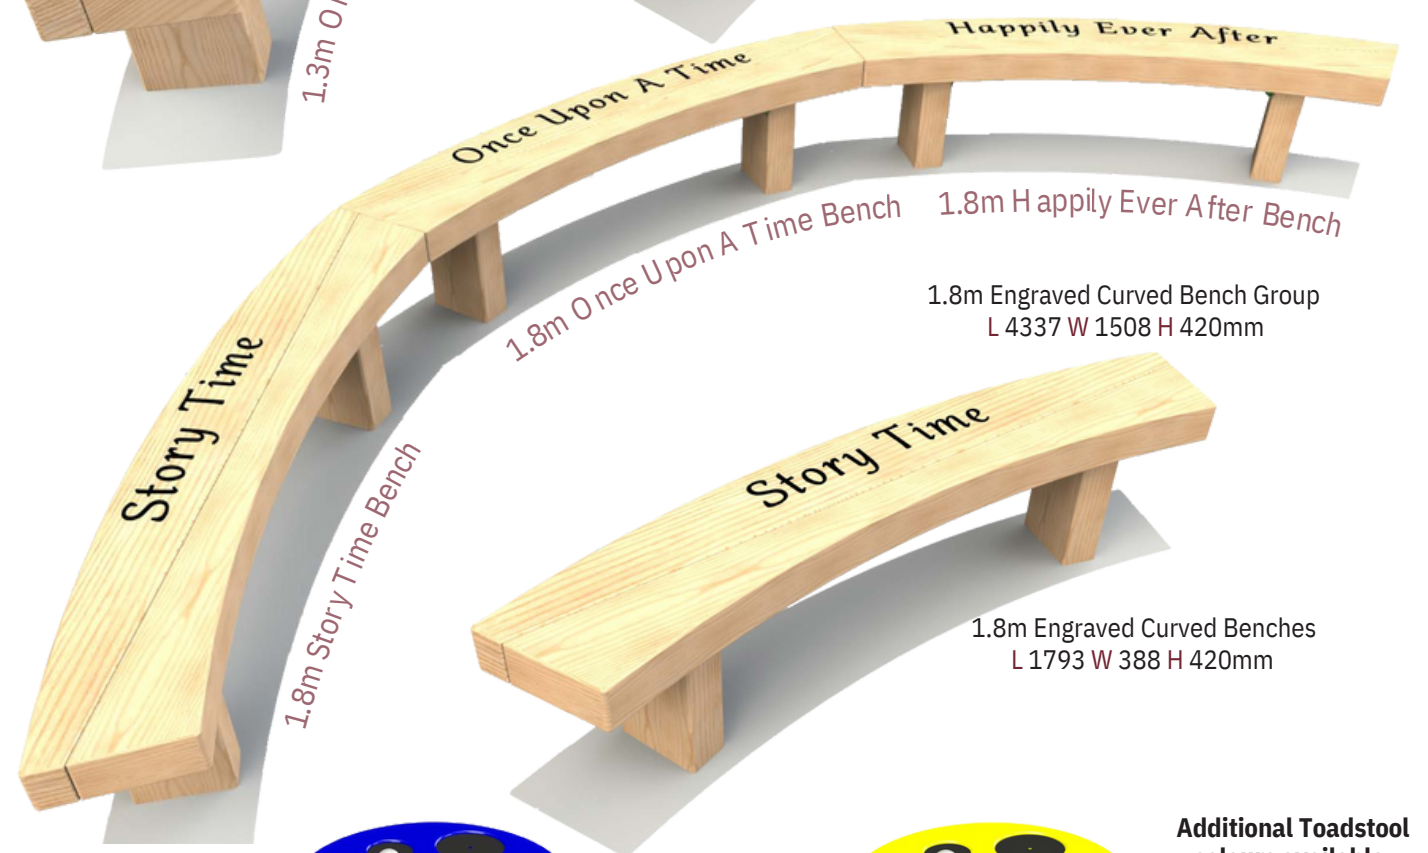

1.8m Engraved Curved Bench Group
L 4337 W 1508 H 420mm

1.8m Engraved Curved Benches
L 1793 W 388 H 420mm