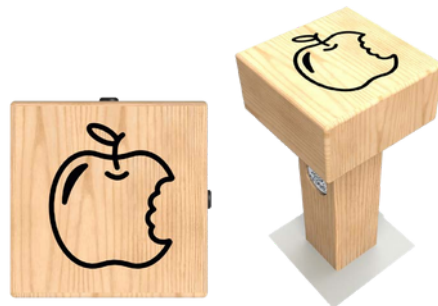

1.3m Engraved Curved Benches
L 1294 W 385 H 420mm

1.8m Engraved Curved Bench Group
L 4337 W 1508 H 420mm

1.8m Engraved Curved Benches
L 1793 W 388 H 420mm

Toadstool
L 300 W 300 H 400mm

Additional Toadstool colours available.

Bespoke options Available

Button Stools

Plain Apple

Story Book

L: 195mm
W: 195mm
H: 400mm

Bespoke options Available

Button Stools

Wand Witch