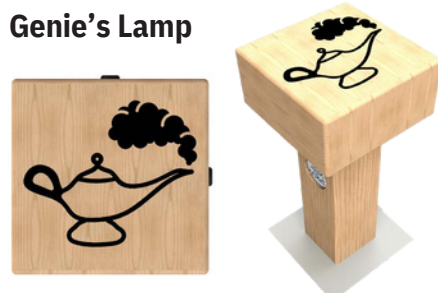

Bespoke options Available

Button Stools

Plain Apple

Story Book

L: 195mm
W: 195mm
H: 400mm

Bespoke options Available

Button Stools

Wand Witch

Wizard

L: 195mm
W: 195mm
H: 400mm

Carriage

Cauldron

Crown

Ant

Beetle

Bumblebee

Dragon

Genie's Lamp

King Toad

Butterfly

Caterpillar

Dragonfly

Knight

Potion