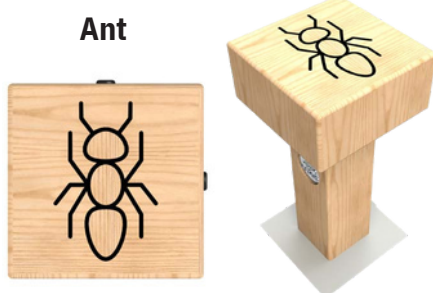

Bespoke options Available

Button Stools

Plain Apple

Story Book

L: 195mm
W: 195mm
H: 400mm

Bespoke options Available

Button Stools

Wand Witch

Wizard

L: 195mm
W: 195mm
H: 400mm

Carriage

Cauldron

Crown

Ant

Beetle

Bumblebee

Dragon

Genie's Lamp

King Toad

Butterfly

Caterpillar

Dragonfly

Knight

Potion