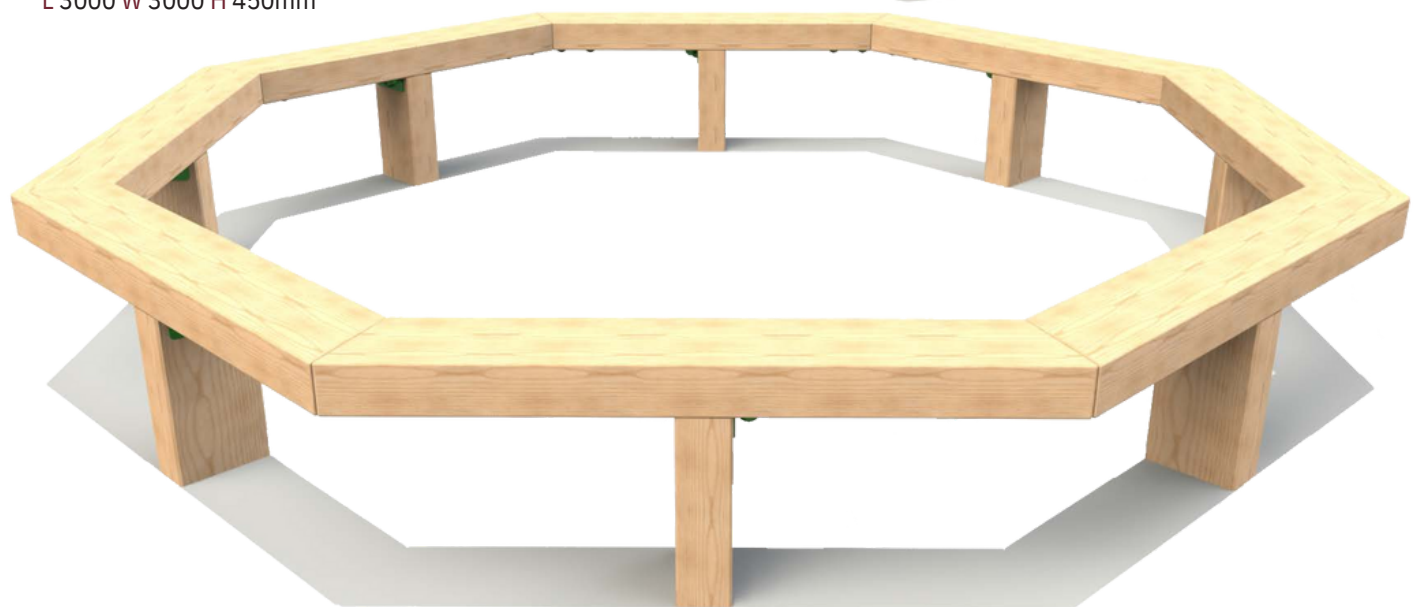

3m Open Octagonal Bench
L 3000 W 2663 H 450mm

3m Half Octagonal Bench
L 3000 W 1700 H 450mm

3m Octagonal Tree Seat
L 3000 W 3000 H 450mm