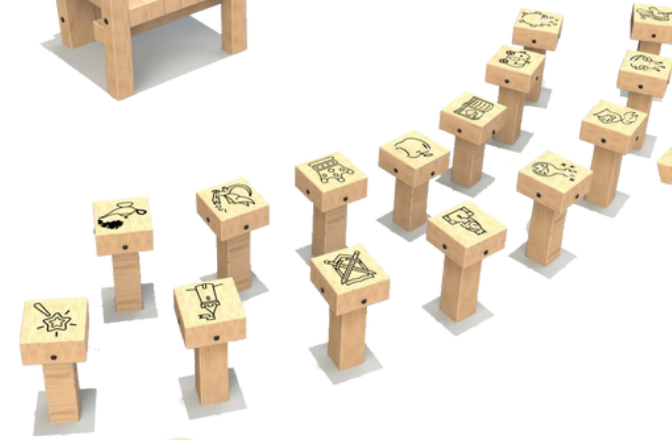

Gather Round Area
Once Upon a Time Chair x 1
3m Open Octagonal Bench x 1

Tall Tale Area
Once Upon a Time Chair x 1
1.4m Sleeper Benches x 3

Enchantment Area
Once Upon a Time Chair x 1
Fairy Tale Button Stools x 15
1.8m Curved Sleeper Benches x 3