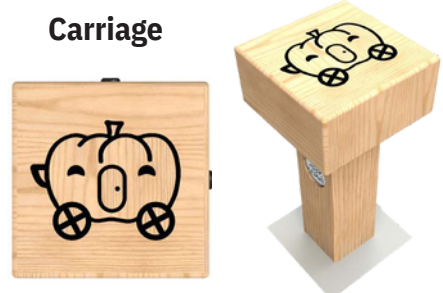

Bespoke options Available

Button Stools

Plain Apple

Story Book

L: 195mm
W: 195mm
H: 400mm

Bespoke options Available

Button Stools

Wand Witch

Wizard

L: 195mm
W: 195mm
H: 400mm

Carriage

Cauldron

Crown

Ant

Beetle

Bumblebee