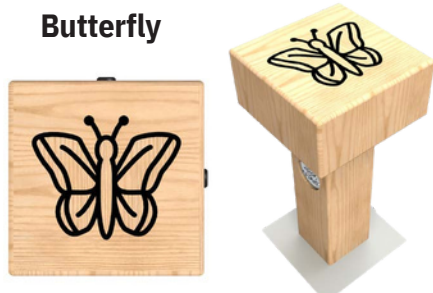

Bespoke options Available

Button Stools

Plain Apple

Story Book

L: 195mm
W: 195mm
H: 400mm

Bespoke options Available

Button Stools

Wand Witch

Wizard

L: 195mm
W: 195mm
H: 400mm

Carriage

Cauldron

Crown

Ant

Beetle

Bumblebee

Dragon

Genie's Lamp

King Toad

Butterfly

Caterpillar

Dragonfly

Knight

Potion

Princess

Grasshopper

Ladybird

Snail

Swords

Tower

Unicorn

Spider