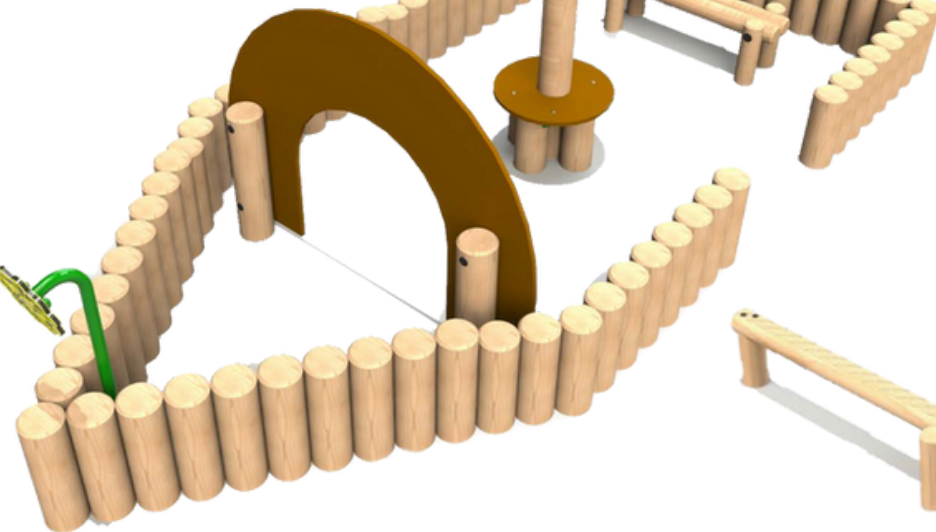

early years

**Play Equipment and
Safety Surface**

Contact us:

T: 01568 782241

E: info@activegarden.co.uk

www.activegarden.co.uk

Log Train

Product Dimensions - Engine
2000mm (L) 1170mm (W) 1420mm (H)
Product Dimensions - Carriages
1000mm (L) 1000mm (W) 600mm (H)

Play Train

Product Dimensions - Engine
890mm (L) 300mm (W) 335mm (H)
Product Dimensions - Carriages
650mm (L) 300mm (W) 220mm (H)

Tug Boat

Product Dimensions
4984mm (L) 2120mm (W) 1530mm (H) (Includes 2 Way Talk Tubes)

Scales

Product Dimensions
780mm (L) 265mm (W) 1500mm (H)

Standard Sandpit

Product Dimensions
Open: 4260mm (L) 1220mm (W) 213mm (H) Closed: 2400mm (L) 1220mm (W) 213mm (H) Sand Required: 0.24m³ (not Included)

Available in 2 and 3 way configurations, connected via 6m of plastic tubing 200mm below ground.

Seasonal Totem Poles

Product Dimensions

195mm (L) 95mm (W) 1500mm (H)

The seasonal totem poles contain playful references to each season of the year.