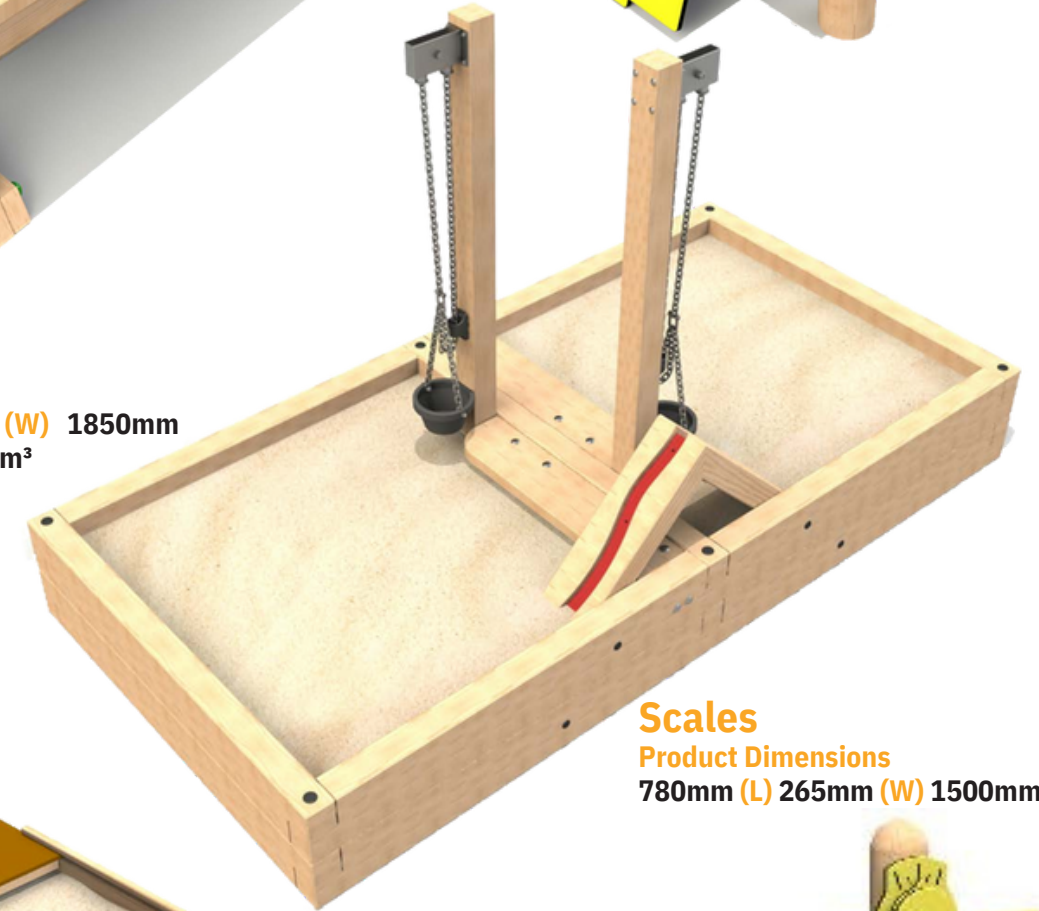

Captain's Boat

Product Dimensions
4990mm (L) 3238mm (W) 2000mm (H)

Bespoke options available, enquire for more information.

Sand Workshop Table

Product Dimensions
1500mm (L) 786mm (W) 675mm (H) Sand Required: 0.07m³ (not Included)

Sand Play Table

Product Dimensions
1020mm (L) 885mm (W) 650mm (H)
Sand Required: 0.089m³ (not Included)

Sleeper Sandpit

Product Dimensions
3000mm (L) 1500mm (W) 1850mm (H) Sand Required: 1.12m³ (not Included)

Scales

Product Dimensions
780mm (L) 265mm (W) 1500mm (H)

Standard Sandpit

Product Dimensions
Open: 4260mm (L) 1220mm (W) 213mm (H) Closed: 2400mm (L) 1220mm (W) 213mm (H) Sand Required: 0.24m³ (not Included)

Available in 2 and 3 way configurations, connected via 6m of plastic tubing 200mm below ground.

Seasonal Totem Poles

Product Dimensions

195mm (L) 95mm (W) 1500mm (H)

The seasonal totem poles contain playful references to each season of the year.