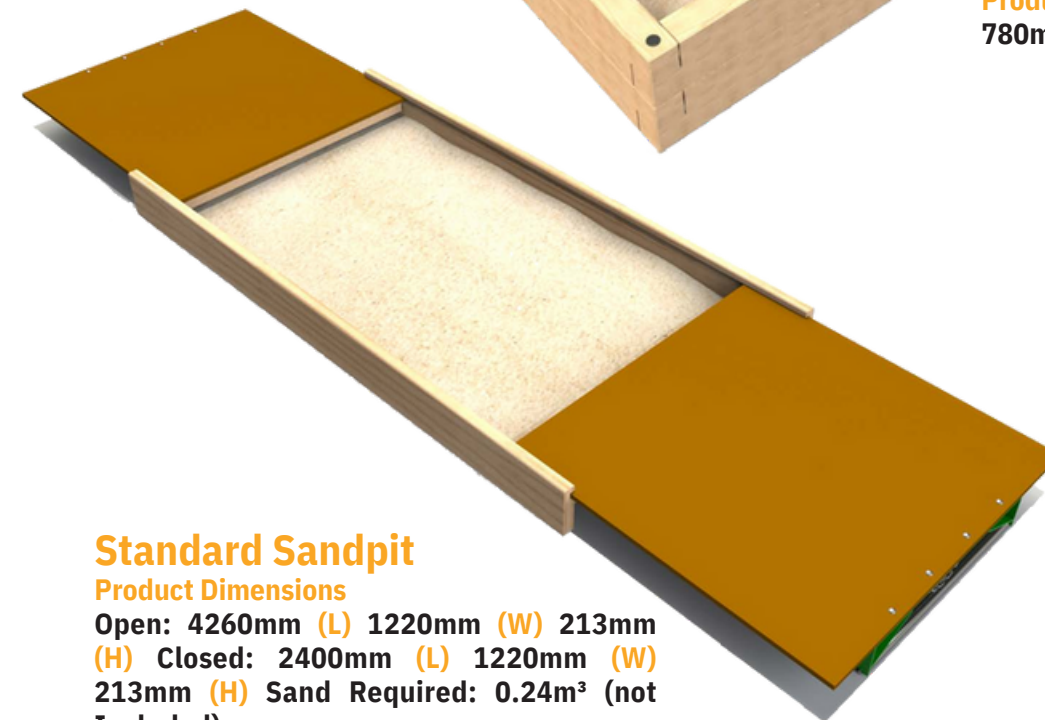

Sand Play Table

Product Dimensions
1020mm (L) 885mm (W) 650mm (H)
Sand Required: 0.089m³ (not Included)

Sleeper Sandpit

Product Dimensions
3000mm (L) 1500mm (W) 1850mm (H) Sand Required: 1.12m³ (not Included)

Scales

Product Dimensions
780mm (L) 265mm (W) 1500mm (H)

Standard Sandpit

Product Dimensions
Open: 4260mm (L) 1220mm (W) 213mm (H) Closed: 2400mm (L) 1220mm (W) 213mm (H) Sand Required: 0.24m³ (not Included)