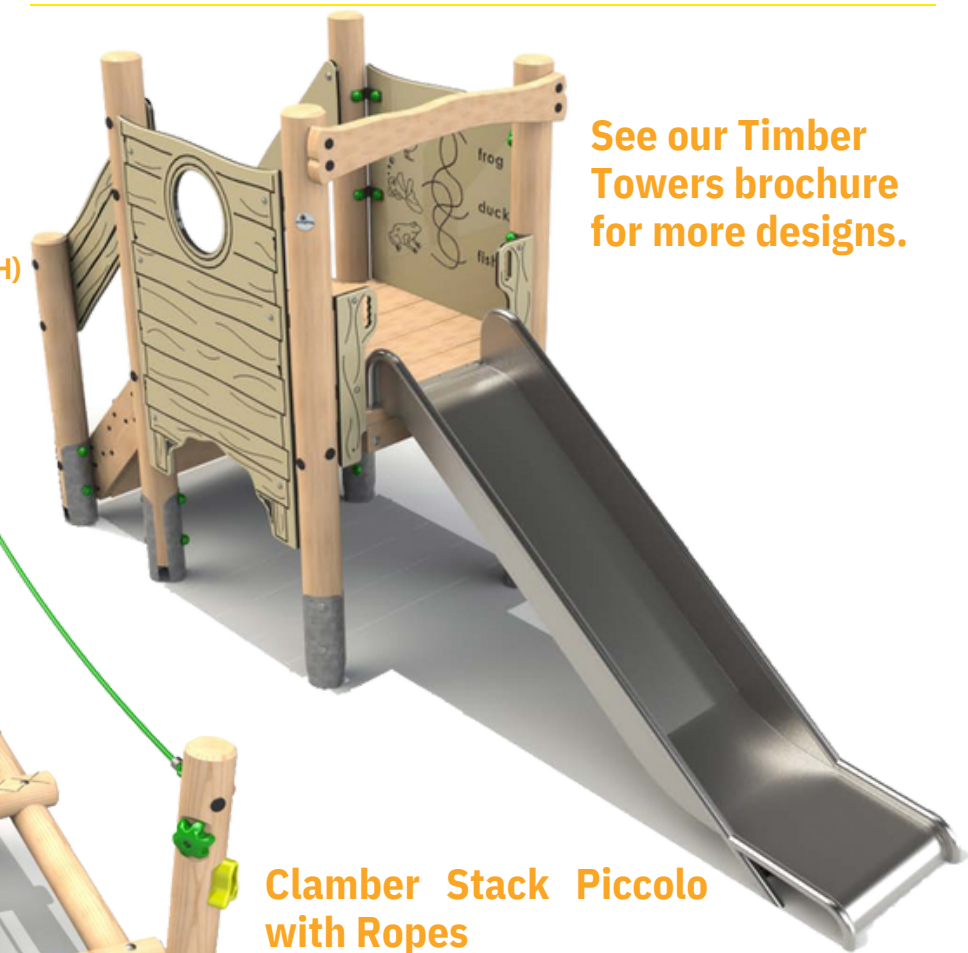

Cygnet

- Product Dimensions**
 3312mm (L) 2595mm (W) 1185mm (H)
Minimum Surface Area: 29.27m²
 6360mm (L) 5593mm (W)
Free Fall Height: 579mm

Cygnet with Plastic Slide

- Product Dimensions**
 3617mm (L) 2810mm (W) 1470mm (H)
Minimum Surface Area: 31.66m²
 7010mm (L) 5810mm (W)
Free Fall Height: 585mm

See our Timber Towers brochure for more designs.

Clamber Stack Piccolo with Ropes

- Product Dimensions**
 2030mm (L) 1810mm (W) 1675mm (H)
Minimum Surface Area: 19.24m²
 5116mm (L) 4853mm (W)
Free Fall Height: 599mm