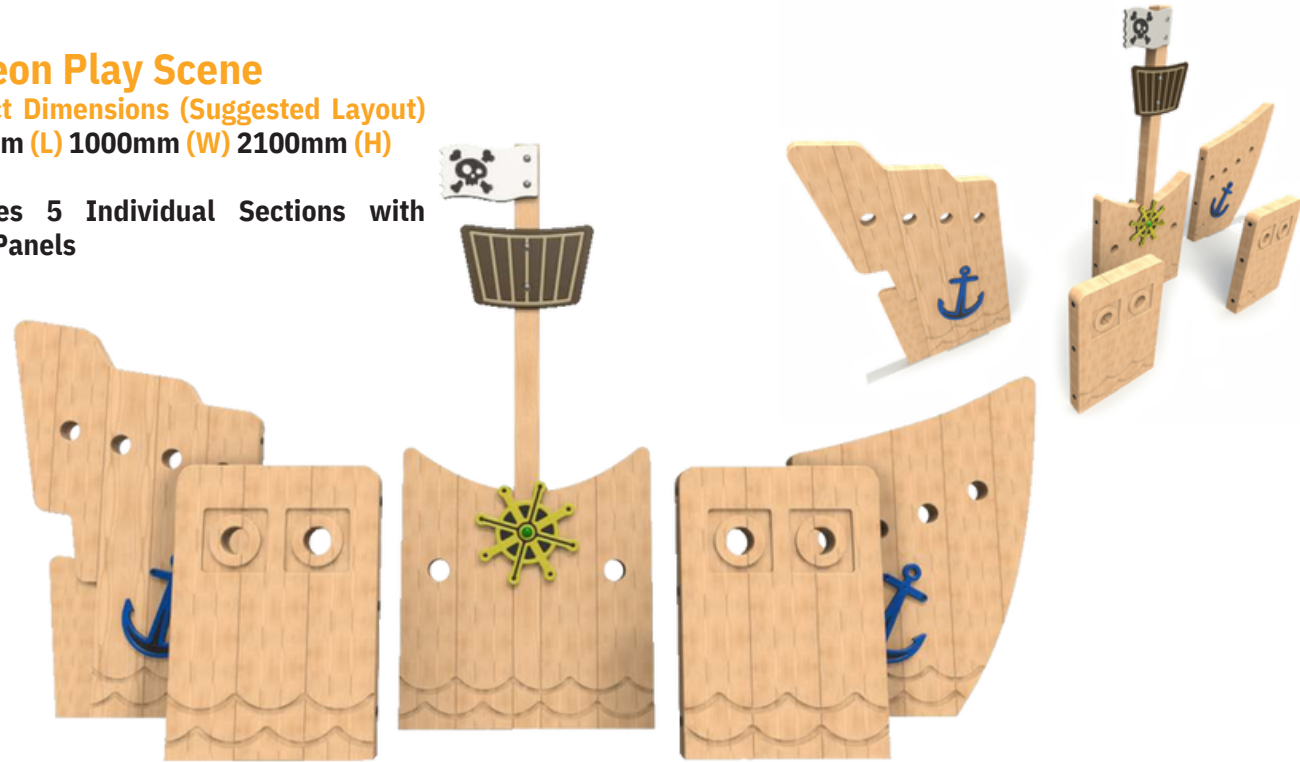

Play Time Totem Poles

Product Dimensions

195mm (L) 95mm (W) 1500mm (H)

Each totem pole brings a new dimension of educational play to a playground.

- Height and Hands
- Finger Maze Madness
- Minibeast Manor
- Treasure Map

All totem poles are sold individually but can be purchased as a group.

Mountain Range Play Scene

Product Dimensions (Suggested Layout)
3900mm (L) 760mm (W) 1490mm (H)

Includes 6 Individual Sections with HDPE Panels

Galleon Play Scene

Product Dimensions (Suggested Layout)
3977mm (L) 1000mm (W) 2100mm (H)

Includes 5 Individual Sections with HDPE Panels

Castle Play Scene

Product Dimensions (Suggested Layout)
3310mm (L) 1085mm (W) 2000mm (H)