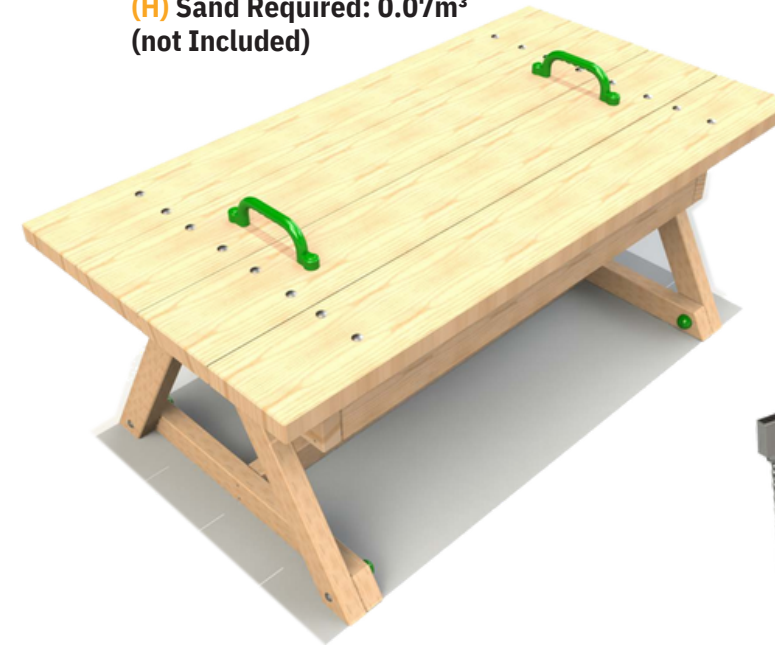

Play Train

Product Dimensions - Engine
890mm (L) 300mm (W) 335mm (H)
Product Dimensions - Carriages
650mm (L) 300mm (W) 220mm (H)

Tug Boat

Product Dimensions
4984mm (L) 2120mm (W) 1530mm (H) (Includes 2 Way Talk Tubes)

Captain's Boat

Product Dimensions
4990mm (L) 3238mm (W) 2000mm (H)

Bespoke options available, enquire for more information.

Sand Workshop Table

Product Dimensions
1500mm (L) 786mm (W) 675mm (H) Sand Required: 0.07m³ (not Included)

Scales

Product Dimensions
780mm (L) 265mm (W) 1500mm (H)

Standard Sandpit

Product Dimensions
Open: 4260mm (L) 1220mm (W) 213mm (H) Closed: 2400mm (L) 1220mm (W) 213mm (H) Sand Required: 0.24m³ (not Included)

Available in 2 and 3 way configurations, connected via 6m of plastic tubing 200mm below ground.

Seasonal Totem Poles

Product Dimensions

195mm (L) 95mm (W) 1500mm (H)

The seasonal totem poles contain playful references to each season of the year.