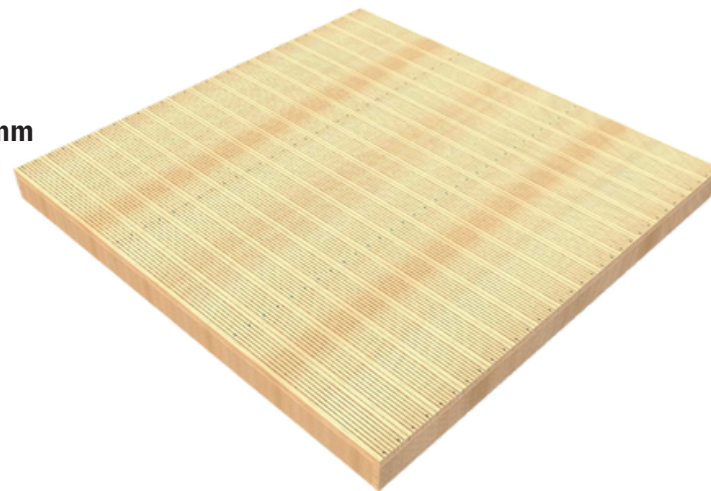

Outdoor Theatre

Product Dimensions
2520mm (L) 2100mm (W) 1820mm (H)
Bespoke engraving available on request

Friendship Bench

Product Dimensions
2200mm (L) 195mm (W) 1879mm (H)
Bespoke HDPE engraving available on request

1.95m Stage

Product Dimensions
1950mm (L) 1950mm (W) 146mm (H)
3.9m Stage also available

Enchantment Area

Once Upon a Time Chair x 1
Fairy Tale Button Stools x 15
1.8m Curved Sleeper Benches x 3

More Story Area designs can be found in the Story Time product range.

Bespoke options available, enquire for more information.

Wigwam

Product Dimensions
1950mm (L) 1950mm (W) 1308mm (H)
Bespoke HDPE engraving and colours available

Timber Tipi

Product Dimensions
2856mm (L) 2752mm (W) 1950mm (H)

Sleeper Tunnel with Steps

Product Dimensions
2400mm (L) 1390mm (W) 1700mm (H)
Minimum Surface Area: 20.34m²
5164mm (L) 4238mm (W)
Free Fall Height: 859mm

Wavy Bridge

Product Dimensions
2282mm (L) 1457mm (W) 1200mm (H)

More Timber Bridge designs can be found in the Stand Alone product range.

Steel feet options available upon request.