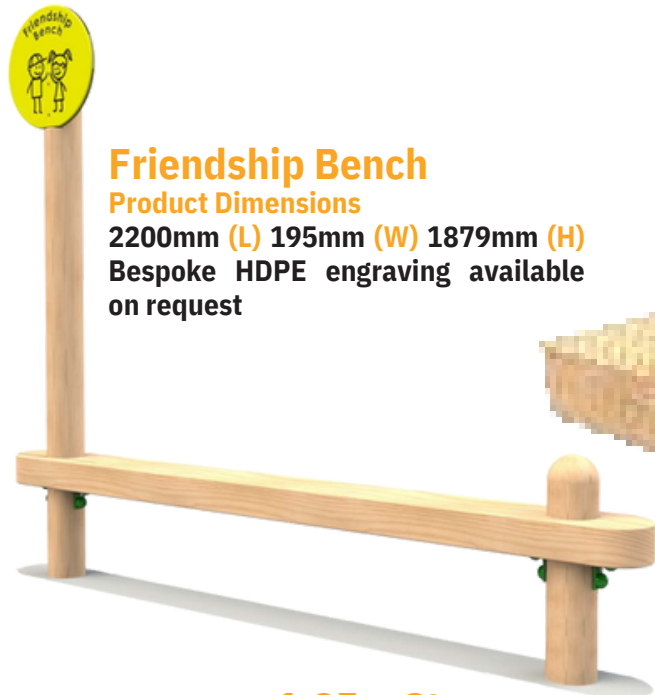

Steel feet options available upon request.

Outdoor Theatre

Product Dimensions
2520mm (L) 2100mm (W) 1820mm (H)
Bespoke engraving available on request

Friendship Bench

Product Dimensions
2200mm (L) 195mm (W) 1879mm (H)
Bespoke HDPE engraving available on request

1.95m Stage

Product Dimensions
1950mm (L) 1950mm (W) 146mm (H)
3.9m Stage also available

Enchantment Area

Once Upon a Time Chair x 1
Fairy Tale Button Stools x 15
1.8m Curved Sleeper Benches x 3

More Story Area designs can be found in the Story Time product range.

Bespoke options available, enquire for more information.

Wigwam

Product Dimensions
1950mm (L) 1950mm (W) 1308mm (H)
Bespoke HDPE engraving and colours available

Timber Tipi

Product Dimensions
2856mm (L) 2752mm (W) 1950mm (H)

Available in 2 and 3 way configurations, connected via 6m of plastic tubing 200mm below ground.

Seasonal Totem Poles

Product Dimensions

195mm (L) 95mm (W) 1500mm (H)

The seasonal totem poles contain playful references to each season of the year.