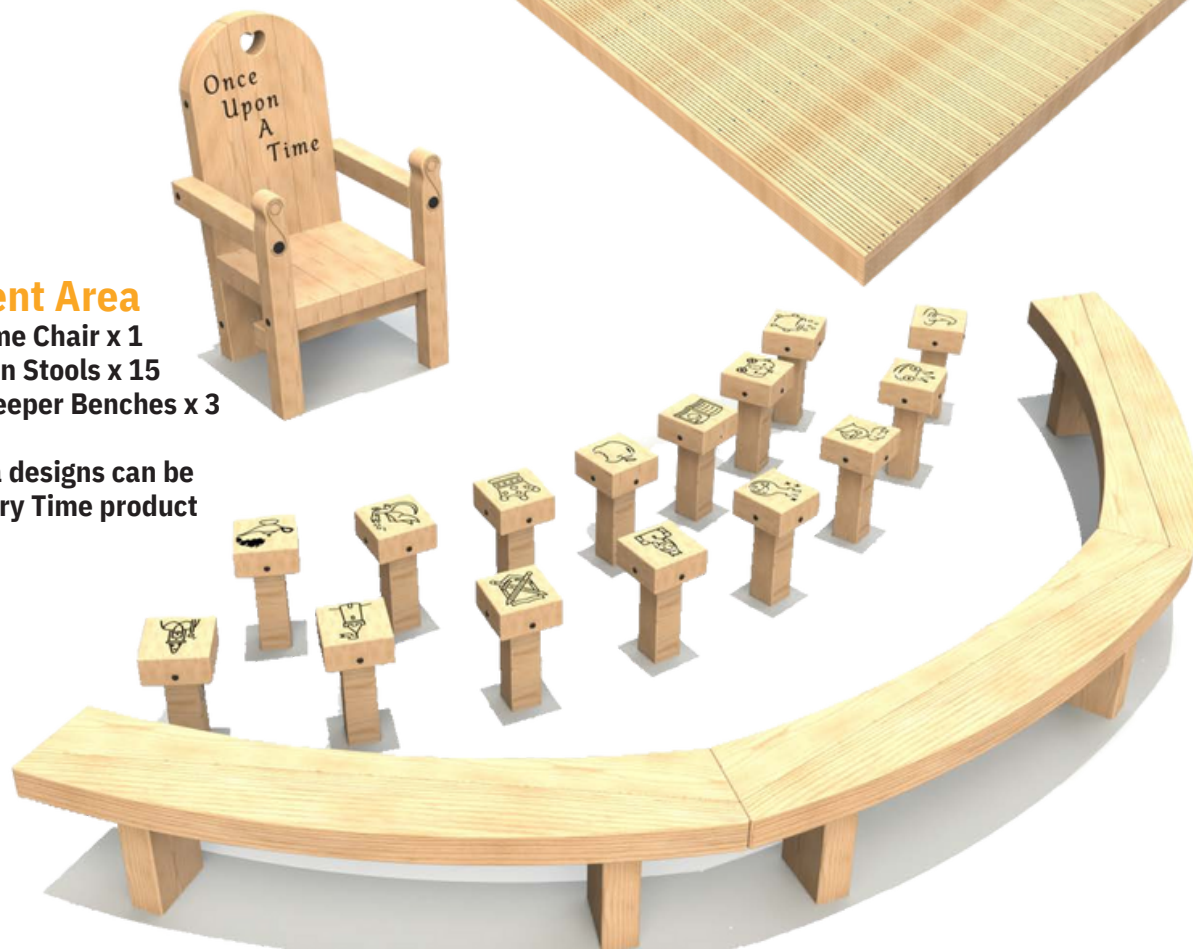

Scales

Product Dimensions
780mm (L) 265mm (W) 1500mm (H)

Standard Sandpit

Product Dimensions
Open: 4260mm (L) 1220mm (W) 213mm (H) Closed: 2400mm (L) 1220mm (W) 213mm (H) Sand Required: 0.24m³ (not Included)

1.95m Stage

Product Dimensions
1950mm (L) 1950mm (W) 146mm (H)
3.9m Stage also available

Enchantment Area

Once Upon a Time Chair x 1
Fairy Tale Button Stools x 15
1.8m Curved Sleeper Benches x 3

More Story Area designs can be found in the Story Time product range.

Available in 2 and 3 way configurations, connected via 6m of plastic tubing 200mm below ground.

Seasonal Totem Poles

Product Dimensions

195mm (L) 95mm (W) 1500mm (H)

The seasonal totem poles contain playful references to each season of the year.