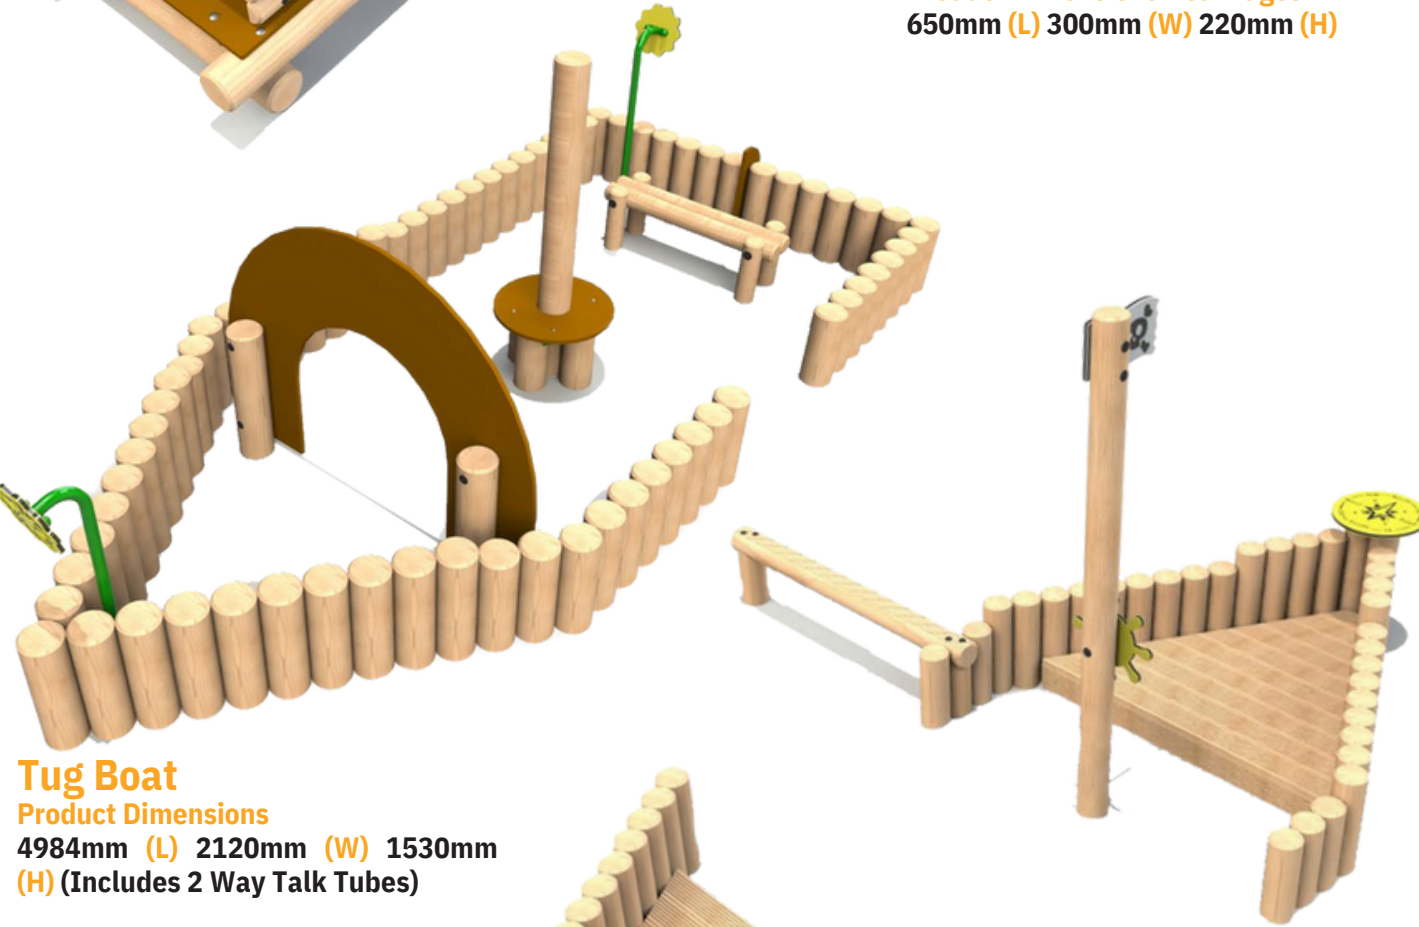

early years

**Play Equipment and
Safety Surface**

Contact us:

T: 01568 782241

E: info@activegarden.co.uk

www.activegarden.co.uk

Log Train

Product Dimensions - Engine
2000mm (L) 1170mm (W) 1420mm (H)
Product Dimensions - Carriages
1000mm (L) 1000mm (W) 600mm (H)

Play Train

Product Dimensions - Engine
890mm (L) 300mm (W) 335mm (H)
Product Dimensions - Carriages
650mm (L) 300mm (W) 220mm (H)

Tug Boat

Product Dimensions
4984mm (L) 2120mm (W) 1530mm (H) (Includes 2 Way Talk Tubes)

Scales

Product Dimensions
780mm (L) 265mm (W) 1500mm (H)

Standard Sandpit

Product Dimensions
Open: 4260mm (L) 1220mm (W) 213mm (H) Closed: 2400mm (L) 1220mm (W) 213mm (H) Sand Required: 0.24m³ (not Included)

Available in 2 and 3 way configurations, connected via 6m of plastic tubing 200mm below ground.

Seasonal Totem Poles

Product Dimensions

195mm (L) 95mm (W) 1500mm (H)

The seasonal totem poles contain playful references to each season of the year.