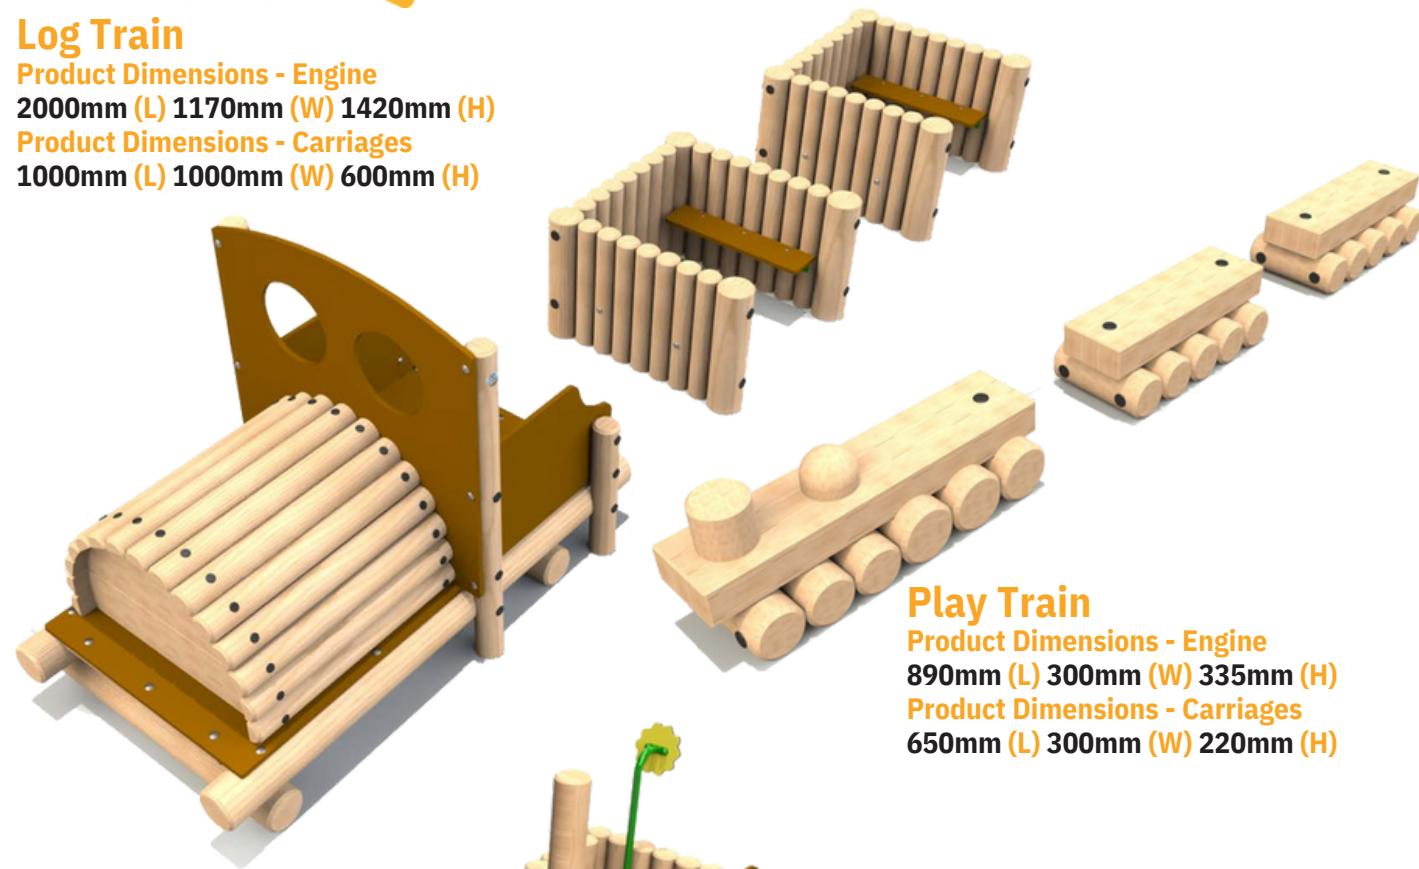

early years

**Play Equipment and
Safety Surface**

Contact us:

T: 01568 782241

E: info@activegarden.co.uk

www.activegarden.co.uk

Log Train

Product Dimensions - Engine
2000mm (L) 1170mm (W) 1420mm (H)
Product Dimensions - Carriages
1000mm (L) 1000mm (W) 600mm (H)

Play Train

Product Dimensions - Engine
890mm (L) 300mm (W) 335mm (H)
Product Dimensions - Carriages
650mm (L) 300mm (W) 220mm (H)

Tug Boat

Product Dimensions
4984mm (L) 2120mm (W) 1530mm (H) (Includes 2 Way Talk Tubes)

Scales

Product Dimensions
780mm (L) 265mm (W) 1500mm (H)

Standard Sandpit

Product Dimensions
Open: 4260mm (L) 1220mm (W) 213mm (H) Closed: 2400mm (L) 1220mm (W) 213mm (H) Sand Required: 0.24m³ (not Included)

Available in 2 and 3 way configurations, connected via 6m of plastic tubing 200mm below ground.

Seasonal Totem Poles

Product Dimensions

195mm (L) 95mm (W) 1500mm (H)

The seasonal totem poles contain playful references to each season of the year.