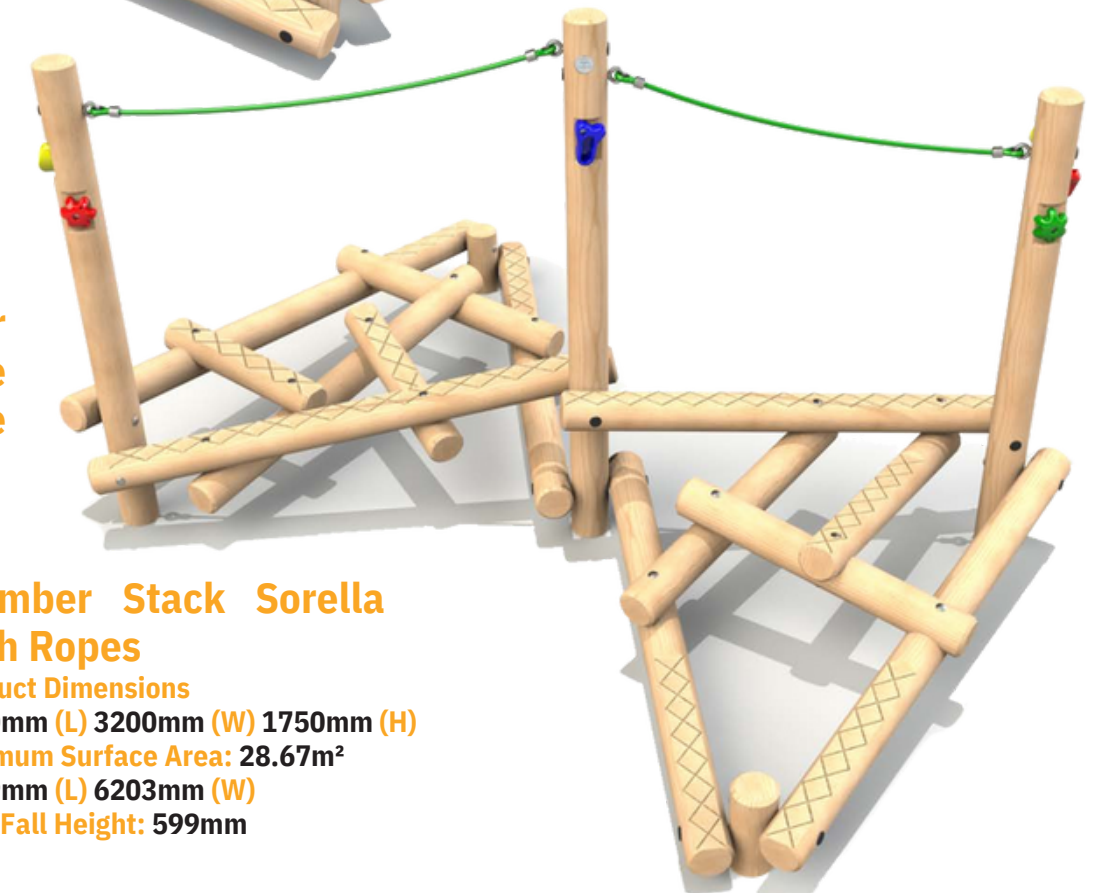

Clamber Stack Sorella with Ropes

1. **Product Dimensions**
   3620mm (L) 3200mm (W) 1750mm (H)
   Minimum Surface Area: 28.67m²
   6619mm (L) 6203mm (W)
   Free Fall Height: 599mm

Steel feet options available upon request