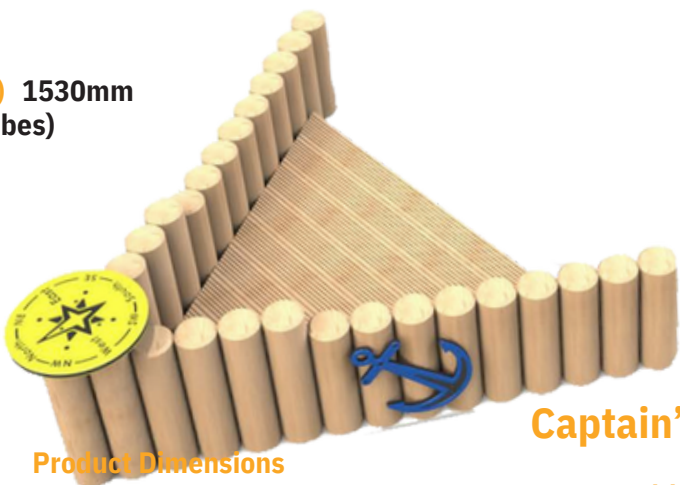

early years

**Play Equipment and
Safety Surface**

Contact us:

T: 01568 782241

E: info@activegarden.co.uk

www.activegarden.co.uk

Log Train

Product Dimensions - Engine
2000mm (L) 1170mm (W) 1420mm (H)
Product Dimensions - Carriages
1000mm (L) 1000mm (W) 600mm (H)

Play Train

Product Dimensions - Engine
890mm (L) 300mm (W) 335mm (H)
Product Dimensions - Carriages
650mm (L) 300mm (W) 220mm (H)

Tug Boat

Product Dimensions
4984mm (L) 2120mm (W) 1530mm (H) (Includes 2 Way Talk Tubes)

Scales

Product Dimensions
780mm (L) 265mm (W) 1500mm (H)

Standard Sandpit

Product Dimensions
Open: 4260mm (L) 1220mm (W) 213mm (H) Closed: 2400mm (L) 1220mm (W) 213mm (H) Sand Required: 0.24m³ (not Included)