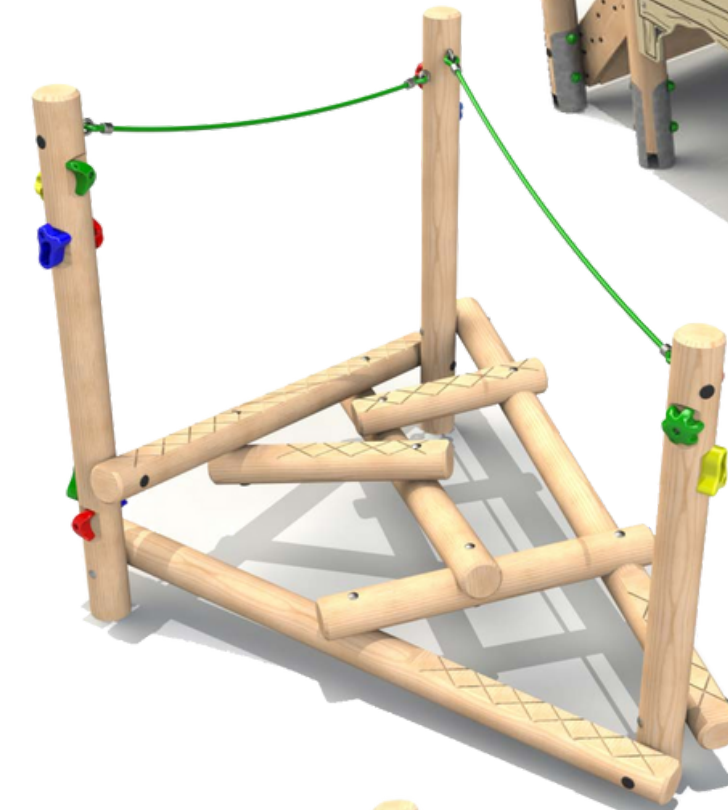

Clamber Stack Piccolo with Ropes

1. **Product Dimensions**
   2030mm (L) 1810mm (W) 1675mm (H)
   Minimum Surface Area: 19.24m²
   5116mm (L) 4853mm (W)
   Free Fall Height: 599mm

See our Clamber Stacks brochure for more designs.