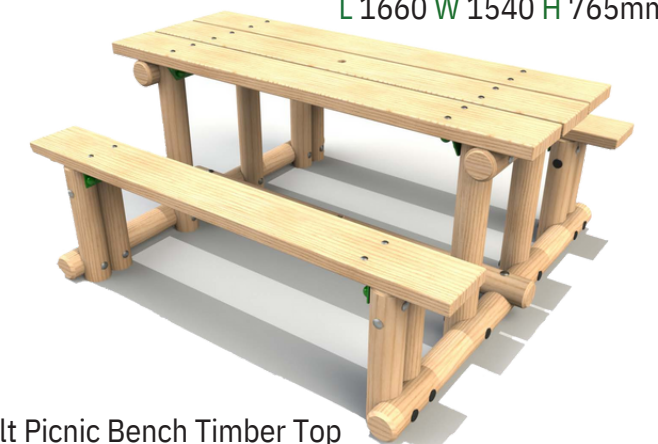

Rednall Bench Steel
L 1660 W 509 H 794mm

Rednall Bench Timber (No Back)
L 1660 W 298 H 450mm

Rednall Bench Timber
L 1660 W 502 H 786mm

Holt Picnic Bench Steel Top
L 1660 W 1340 H 766mm

Holt Picnic Bench Timber Top
L 1660 W 1355 H 781mm

Bespoke Options Available

Ifton Bench
L 1800 W 400 H 450mm

Aston Bench
L 1800 W 629 H 893mm

Knolton Bench
L 2000 W 518 H 740mm

Frankton Picnic Bench
L 1660 W 1540 H 765mm

Seating

Buddy Bench
L 1680 W 1455 H 350mm