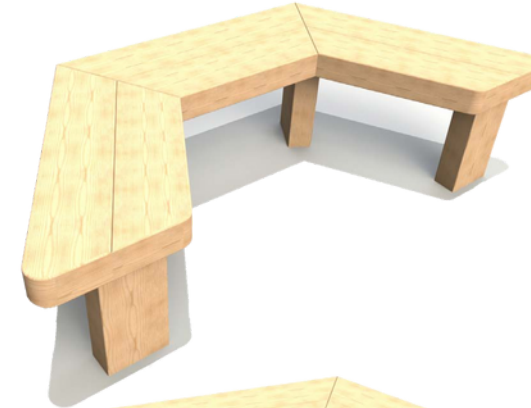

Toadstool
L 300mm W 300mm H 400mm

1.4m Sleeper Table and Benches
L 1400 W 1095 H 620mm

2.4m Sleeper Table and Benches
L 2400 W 1095 H 620mm

3.6m Sleeper Bench
L 3600 W 195 H 420mm

2.4m Sleeper Bench
L 2400 W 195 H 420mm

1.4m Sleeper Bench
L 1400 W 195 H 420mm

All tables and benches can be supplied wheelchair accessible.

Bespoke Options Available

Seating

2m Half Hexagonal Bench
L 1983 W 890 H 470mm

1.3m Curved Sleeper Bench
L 1294 W 385 H 420mm