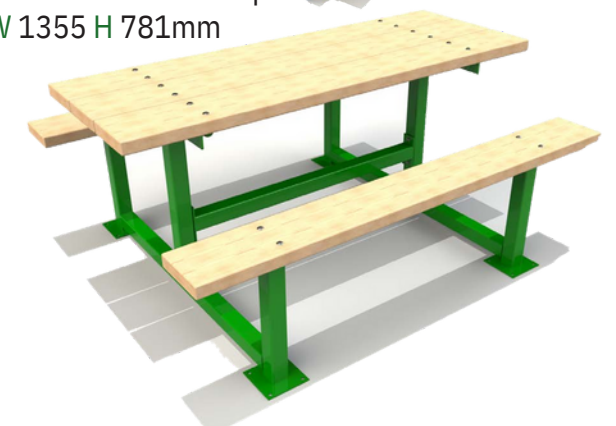

Rednall Bench Steel
L 1660 W 509 H 794mm

Rednall Bench Timber (No Back)
L 1660 W 298 H 450mm

Rednall Bench Timber
L 1660 W 502 H 786mm

Holt Picnic Bench Steel Top
L 1660 W 1340 H 766mm

Holt Picnic Bench Timber Top
L 1660 W 1355 H 781mm

Bespoke Options Available

Ifton Bench
L 1800 W 400 H 450mm

Aston Bench
L 1800 W 629 H 893mm

Knolton Bench
L 2000 W 518 H 740mm

Frankton Picnic Bench
L 1660 W 1540 H 765mm

Seating

Buddy Bench
L 1680 W 1455 H 350mm