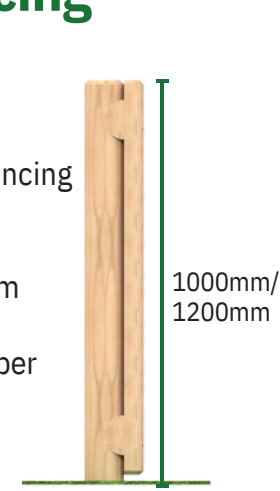

3 Tier Square
Amphitheatre
L 6430mm
W 2760mm
H 780mm

Tier 1 Height = 390mm
Tier 2 Height = 585mm
Tier 3 Height = 780mm
Timber Content Only
Sits Approx 50-55 Children

Timber content only supplied for amphitheatres.

Pergolas

Circular Pergola
 Outer Radius: 9000mm
 Inner Radius: 6500mm
 Height: 2600mm

Straight Pergola
 L 4000 W 3000 H 2400mm

Planter Pergola
 L 7400 W 3600 H 2200mm
 x2 Noughts and Crosses Play
 Panel x2 Talking Tubes
 x2 Planters with Benches

Bespoke Options Available

Palisade Fencing

Standard Palisade Fencing
 Length 2450mm
 Width:150mm
 Height: 1000/1200mm

Dimensions per standard section.

Standard Palisade Gate
 Length:1530mm Width:163mm
 Height:1000/1200mm