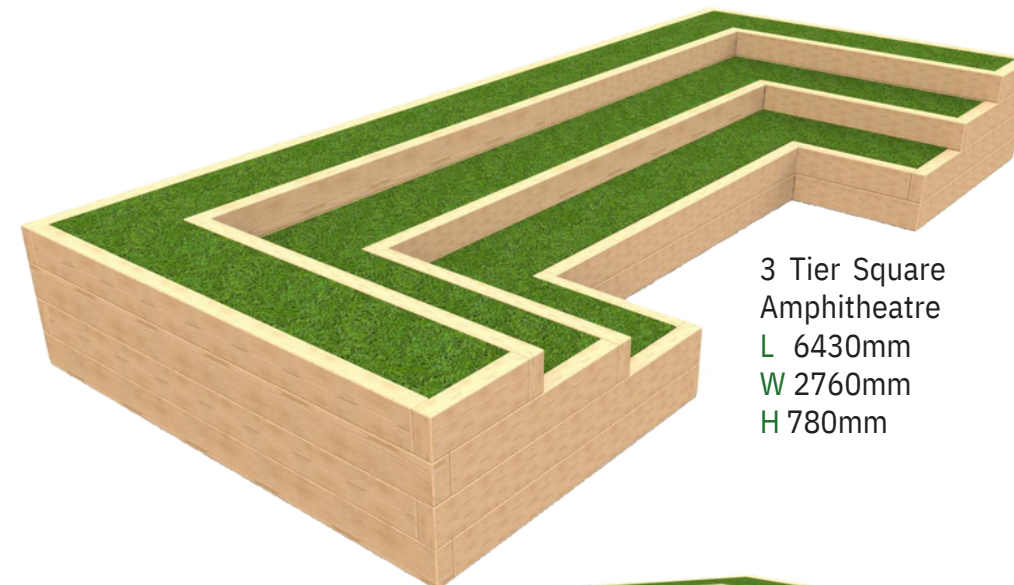

Tier 1 Height = 300mm
Tier 2 Height = 540mm
Tier 3 Height = 780mm
Timber Content Only
Sits Approx 50-55 Children

3 Tier 3 Sided
Amphitheatre
L 6956mm
W 3000mm
H 780mm

Tier 1 Height = 390mm
Tier 2 Height = 585mm
Tier 3 Height = 780mm
Timber Content Only
Sits Approx 40-45 Children

Timber content only supplied for amphitheatres.

Amphitheatres

Bespoke Options Available

3 Tier 5 Sided
Amphitheatre
L 7362mm
W 3500mm
H 780mm

Tier 1 Height = 390mm
Tier 2 Height = 585mm
Tier 3 Height = 780mm
Timber Content Only
Sits Approx 55-60 Children

Theatre Area
L 6120mm
W 3964mm
H 1580mm
Seat Height = 350mm
Stage Height = 146mm
Timber Content Only
Sits Approx 15-20 Children

3 Tier Square
Staggered
Amphitheatre
L 6430mm
W 3370mm
H 780mm
Tier 1 Height = 390mm
Tier 2 Height = 585mm
Tier 3 Height = 780mm
Timber Content Only
Sits Approx 60-65 Children