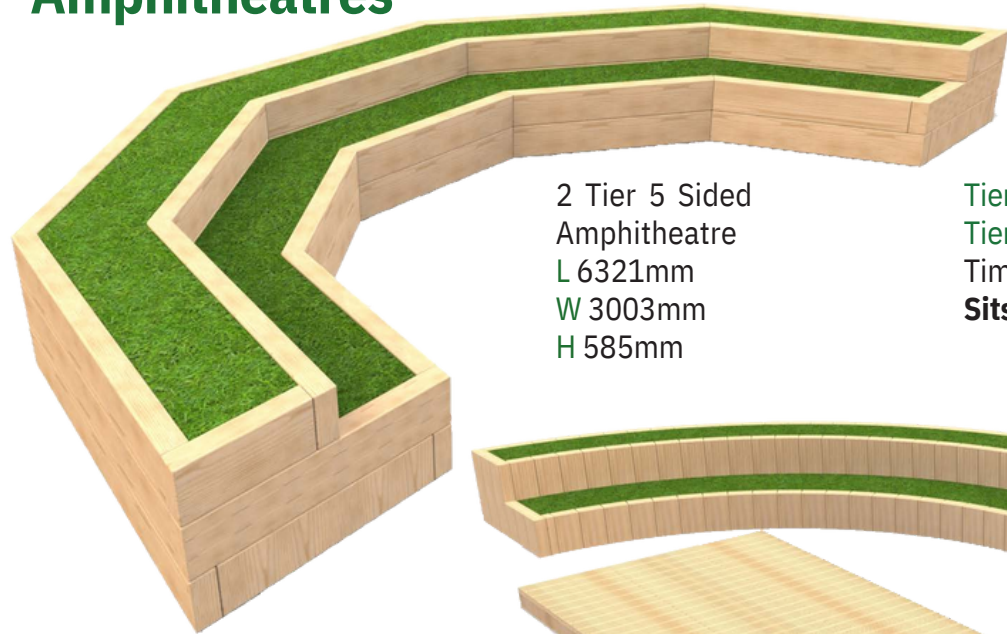

1.4m Sleeper Bench
L 1400 W 195 H 420mm

All tables and benches can be supplied wheelchair accessible.

Bespoke Options Available

Seating

2m Half Hexagonal Bench
L 1983 W 890 H 470mm

1.3m Curved Sleeper Bench
L 1294 W 385 H 420mm

2m Hexagonal Tree Seat
L 2056 W 1780 H 470mm

1.8m Curved Sleeper Bench
L 1793 W 388 H 420mm

3m Open Octagonal Bench
L 3000 W 2663 H 450mm

3m Half Octagonal Bench
L 3000 W 1700 H 450mm

3m Octagonal Tree Seat
L 3000 W 3000 H 450mm

All tables and benches can be supplied wheelchair accessible.

Bespoke Options Available

Amphitheatres

Bespoke Options Available

2 Tier 5 Sided
Amphitheatre
L 6321mm
W 3003mm
H 585mm

Tier 1 Height = 390mm
Tier 2 Height = 585mm
Timber Content Only
Sits Approx 30-35 Children