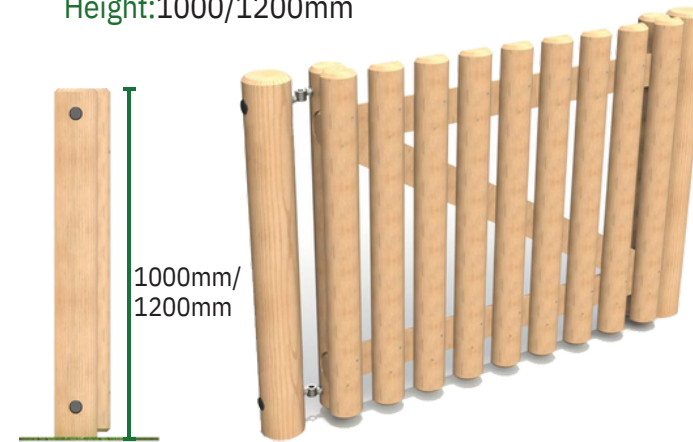

Pergolas

Circular Pergola
 Outer Radius: 9000mm
 Inner Radius: 6500mm
 Height: 2600mm

Straight Pergola
 L 4000 W 3000 H 2400mm

Planter Pergola
 L 7400 W 3600 H 2200mm
 x2 Noughts and Crosses Play
 Panel x2 Talking Tubes
 x2 Planters with Benches

Bespoke Options Available

Palisade Fencing

Standard Palisade Fencing
 Length 2450mm
 Width:150mm
 Height: 1000/1200mm

Dimensions per standard section.

Standard Palisade Gate
 Length:1530mm Width:163mm
 Height:1000/1200mm

Self Closing Palisade Gate
 Length:1420mm Width:145mm
 Height:1000/1200mm

Palisade Maintenance Gate
 Length: 2773mm
 Width: 163mm
 Height: 1000/1200mm

Timber Palisade Fencing is an ideal way to secure any playground!