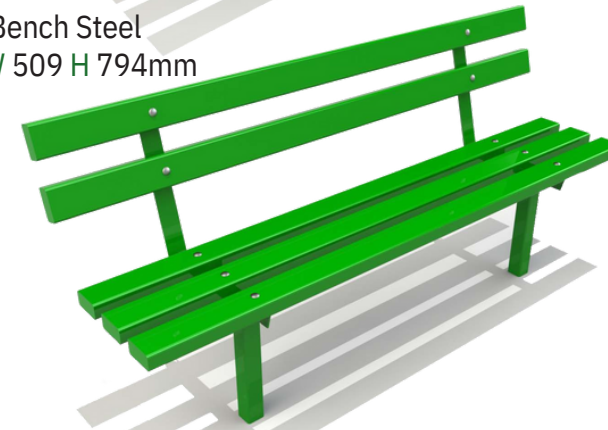

High Timber Bed Planter
L 1800 W 450 H 585mm

1.85m Planter Bench
L 1850 W 650 H 600mm

2.15m 3 Tier Large Sleeper Planter
L 2150 W 2150 H 780mm

2.4m Sleeper Planter
L 2400 W 950 H 585mm

Benches

Rednall Bench Steel (No Back)
L 1660 W 310 H 445mm

Rednall Bench Steel
L 1660 W 509 H 794mm

Rednall Bench Timber (No Back)
L 1660 W 298 H 450mm

Rednall Bench Timber
L 1660 W 502 H 786mm

Holt Picnic Bench Steel Top
L 1660 W 1340 H 766mm

Holt Picnic Bench Timber Top
L 1660 W 1355 H 781mm