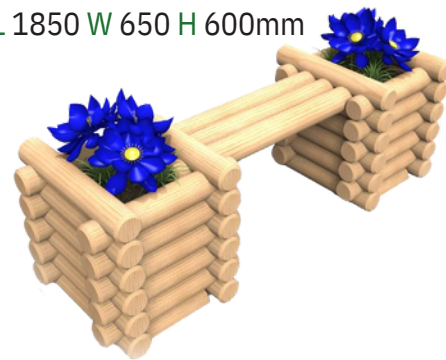

Medium Half Round Planter
L 1800 W 900 H 300mm

Raised Tiered Timber Bed Planter
L 900 W 900 H 780mm

Low Timber Bed Planter
L 1800 W 900 H 390mm

1.8m Round Log Planter
L 1800 W 1800 H 650mm

0.9m Round Log Planter
L 900 W 900 H 650mm

1.58m 3 Tier Small Sleeper Planter
L 1580 W 1580 H 780mm

0.95m Sleeper Planter
L 950 W 950 H 585mm

1.8m Sleeper Planter
L 1800 W 950 H 585mm

Bespoke Options Available

Large Half Round Planter
L 2450 W 1250 H 300mm

High Timber Bed Planter
L 1800 W 450 H 585mm

1.85m Planter Bench
L 1850 W 650 H 600mm

2.15m 3 Tier Large Sleeper Planter
L 2150 W 2150 H 780mm

2.4m Sleeper Planter
L 2400 W 950 H 585mm

Benches

Rednall Bench Steel (No Back)
L 1660 W 310 H 445mm