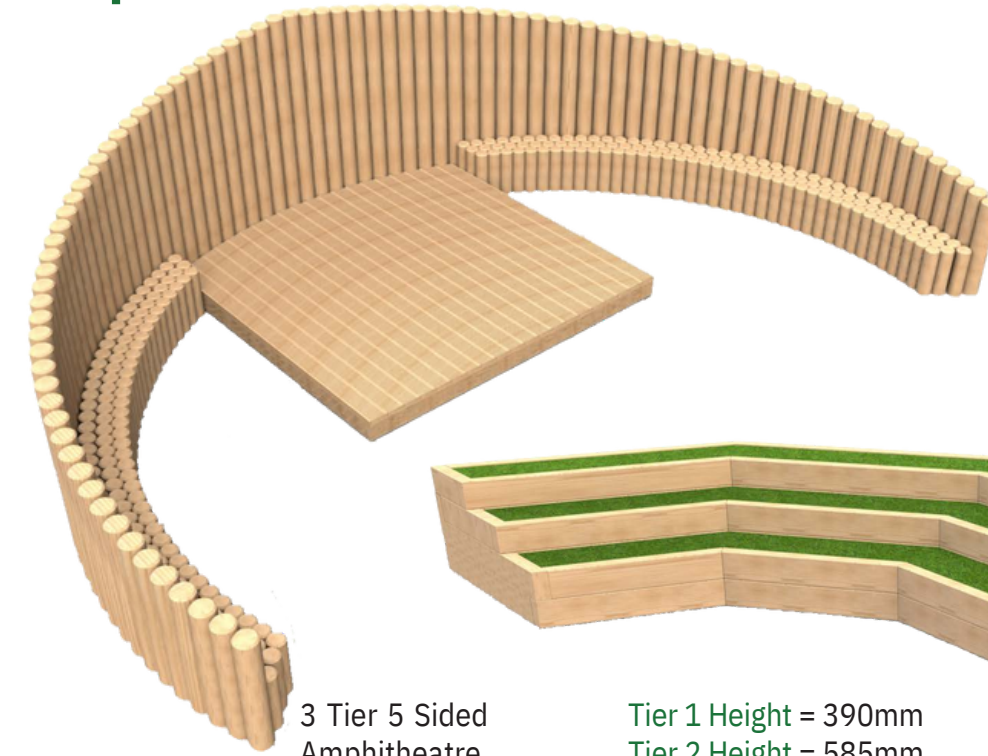

Tier 1 Height = 300mm
Tier 2 Height = 540mm
Tier 3 Height = 780mm
Timber Content Only
Sits Approx 50-55 Children

3 Tier 3 Sided
Amphitheatre
L 6956mm
W 3000mm
H 780mm

Tier 1 Height = 390mm
Tier 2 Height = 585mm
Tier 3 Height = 780mm
Timber Content Only
Sits Approx 40-45 Children

Timber content only supplied for amphitheatres.

Amphitheatres

Bespoke Options Available

3 Tier 5 Sided
Amphitheatre
L 7362mm
W 3500mm
H 780mm

Tier 1 Height = 390mm
Tier 2 Height = 585mm
Tier 3 Height = 780mm
Timber Content Only
Sits Approx 55-60 Children