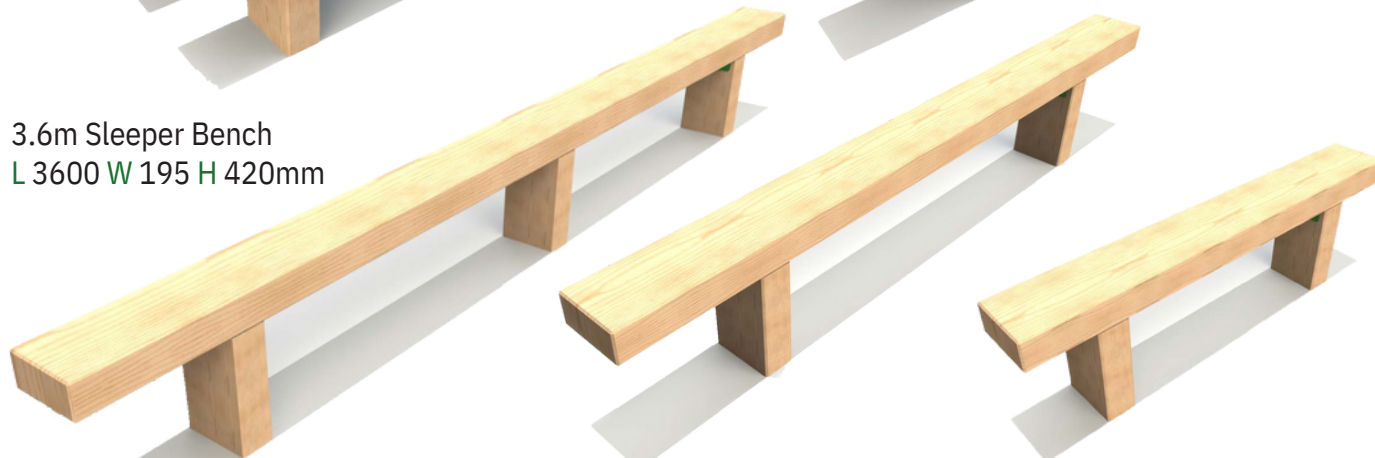

Toadstool
L 300mm W 300mm H 400mm

1.4m Sleeper Table and Benches
L 1400 W 1095 H 620mm

2.4m Sleeper Table and Benches
L 2400 W 1095 H 620mm

3.6m Sleeper Bench
L 3600 W 195 H 420mm

2.4m Sleeper Bench
L 2400 W 195 H 420mm

1.4m Sleeper Bench
L 1400 W 195 H 420mm

All tables and benches can be supplied wheelchair accessible.

Bespoke Options Available

Seating

2m Half Hexagonal Bench
L 1983 W 890 H 470mm

1.3m Curved Sleeper Bench
L 1294 W 385 H 420mm