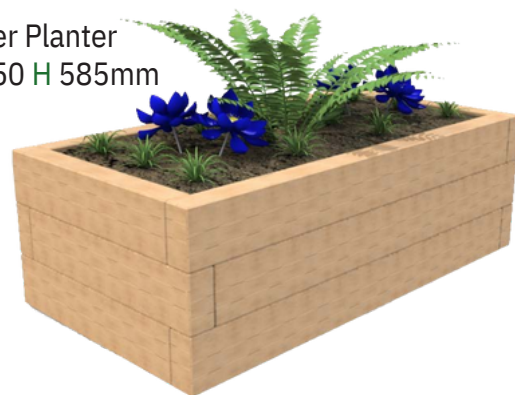

Medium Half Round Planter
L 1800 W 900 H 300mm

Raised Tiered Timber Bed Planter
L 900 W 900 H 780mm

Low Timber Bed Planter
L 1800 W 900 H 390mm

1.8m Round Log Planter
L 1800 W 1800 H 650mm

0.9m Round Log Planter
L 900 W 900 H 650mm

1.58m 3 Tier Small Sleeper Planter
L 1580 W 1580 H 780mm

0.95m Sleeper Planter
L 950 W 950 H 585mm

1.8m Sleeper Planter
L 1800 W 950 H 585mm

Bespoke Options Available

Large Half Round Planter
L 2450 W 1250 H 300mm