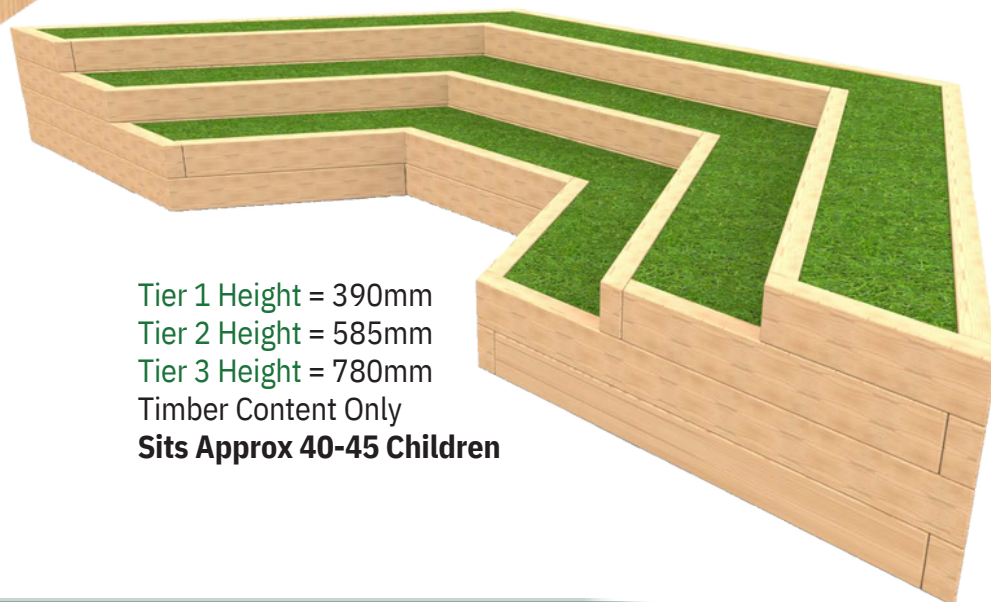

All tables and benches can be supplied wheelchair accessible.

Bespoke Options Available

Amphitheatres

Bespoke Options Available

2 Tier 5 Sided
Amphitheatre
L 6321mm
W 3003mm
H 585mm

Tier 1 Height = 390mm
Tier 2 Height = 585mm
Timber Content Only
Sits Approx 30-35 Children

2 Tier Curved
Amphitheatre
Including Stage
L 7994mm
W 4095mm
H 600mm

Tier 1 Height = 300mm
Tier 2 Height = 600mm
Stage Height = 146mm
Timber Content Only
Sits Approx 45-50 Children

3 Tier Curved
Amphitheatre
L 7160mm
W 3675mm
H 780mm

Tier 1 Height = 300mm
Tier 2 Height = 540mm
Tier 3 Height = 780mm
Timber Content Only
Sits Approx 50-55 Children

3 Tier 3 Sided
Amphitheatre
L 6956mm
W 3000mm
H 780mm

Tier 1 Height = 390mm
Tier 2 Height = 585mm
Tier 3 Height = 780mm
Timber Content Only
Sits Approx 40-45 Children