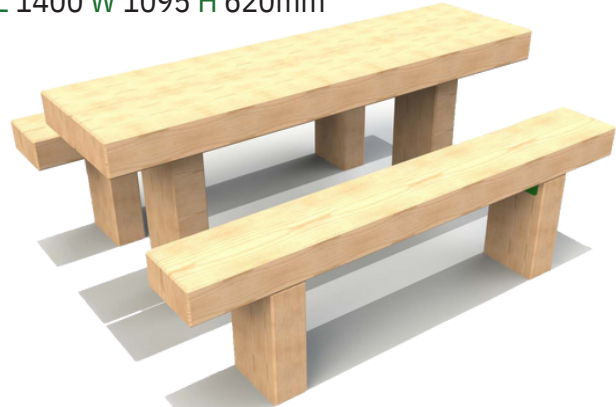

Once Upon a Time Chair
L 775 W 772 H 1336mm

Button Stool
L 195 W 195 H 400mm

Friendship Bench
L 2200 W 195 H 1879mm

Story Telling Chair
L 780 W 485 H 1400mm

Check out our Website or Story Time Brochure for more Button Stool and Toadstool options!

Toadstool
L 300mm W 300mm H 400mm

1.4m Sleeper Table and Benches
L 1400 W 1095 H 620mm

2.4m Sleeper Table and Benches
L 2400 W 1095 H 620mm

3.6m Sleeper Bench
L 3600 W 195 H 420mm

2.4m Sleeper Bench
L 2400 W 195 H 420mm