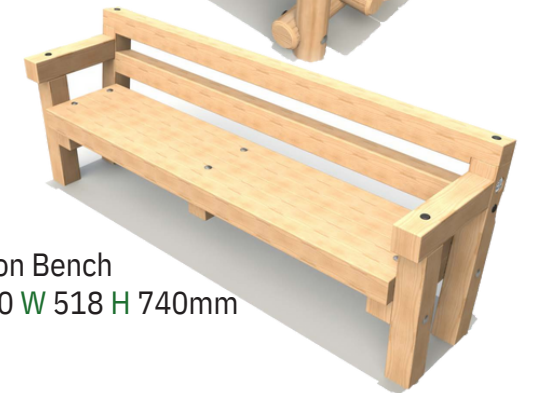

Rednall Bench Steel
L 1660 W 509 H 794mm

Rednall Bench Timber (No Back)
L 1660 W 298 H 450mm

Rednall Bench Timber
L 1660 W 502 H 786mm

Holt Picnic Bench Steel Top
L 1660 W 1340 H 766mm

Holt Picnic Bench Timber Top
L 1660 W 1355 H 781mm

Bespoke Options Available

Ifton Bench
L 1800 W 400 H 450mm

Aston Bench
L 1800 W 629 H 893mm

Knolton Bench
L 2000 W 518 H 740mm

Frankton Picnic Bench
L 1660 W 1540 H 765mm

Seating

Buddy Bench
L 1680 W 1455 H 350mm

Toadstool
L 300mm W 300mm H 400mm

1.4m Sleeper Table and Benches
L 1400 W 1095 H 620mm

2.4m Sleeper Table and Benches
L 2400 W 1095 H 620mm

3.6m Sleeper Bench
L 3600 W 195 H 420mm

2.4m Sleeper Bench
L 2400 W 195 H 420mm