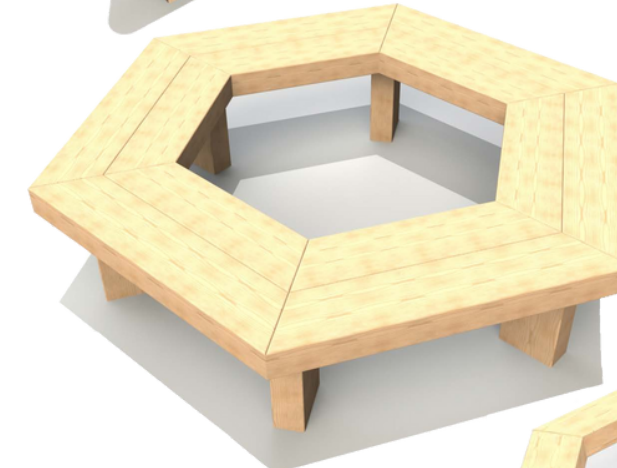

Toadstool
L 300mm W 300mm H 400mm

1.4m Sleeper Table and Benches
L 1400 W 1095 H 620mm

2.4m Sleeper Table and Benches
L 2400 W 1095 H 620mm

3.6m Sleeper Bench
L 3600 W 195 H 420mm

2.4m Sleeper Bench
L 2400 W 195 H 420mm

1.4m Sleeper Bench
L 1400 W 195 H 420mm

All tables and benches can be supplied wheelchair accessible.

Bespoke Options Available

Seating

2m Half Hexagonal Bench
L 1983 W 890 H 470mm

1.3m Curved Sleeper Bench
L 1294 W 385 H 420mm