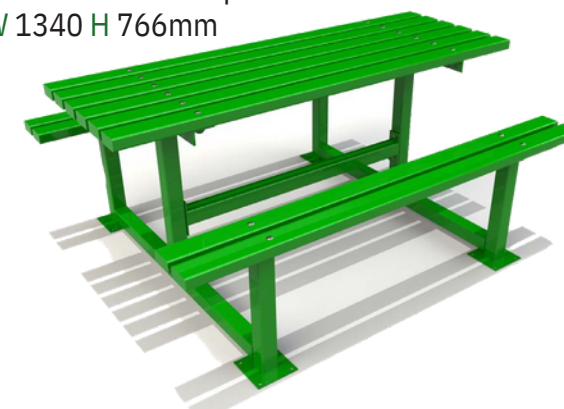

High Timber Bed Planter
L 1800 W 450 H 585mm

1.85m Planter Bench
L 1850 W 650 H 600mm

2.15m 3 Tier Large Sleeper Planter
L 2150 W 2150 H 780mm

2.4m Sleeper Planter
L 2400 W 950 H 585mm

Benches

Rednall Bench Steel (No Back)
L 1660 W 310 H 445mm

Rednall Bench Steel
L 1660 W 509 H 794mm

Rednall Bench Timber (No Back)
L 1660 W 298 H 450mm

Rednall Bench Timber
L 1660 W 502 H 786mm

Holt Picnic Bench Steel Top
L 1660 W 1340 H 766mm

Holt Picnic Bench Timber Top
L 1660 W 1355 H 781mm

Bespoke Options Available

Ifton Bench
L 1800 W 400 H 450mm

Aston Bench
L 1800 W 629 H 893mm

Knolton Bench
L 2000 W 518 H 740mm

Frankton Picnic Bench
L 1660 W 1540 H 765mm

Seating

Buddy Bench
L 1680 W 1455 H 350mm