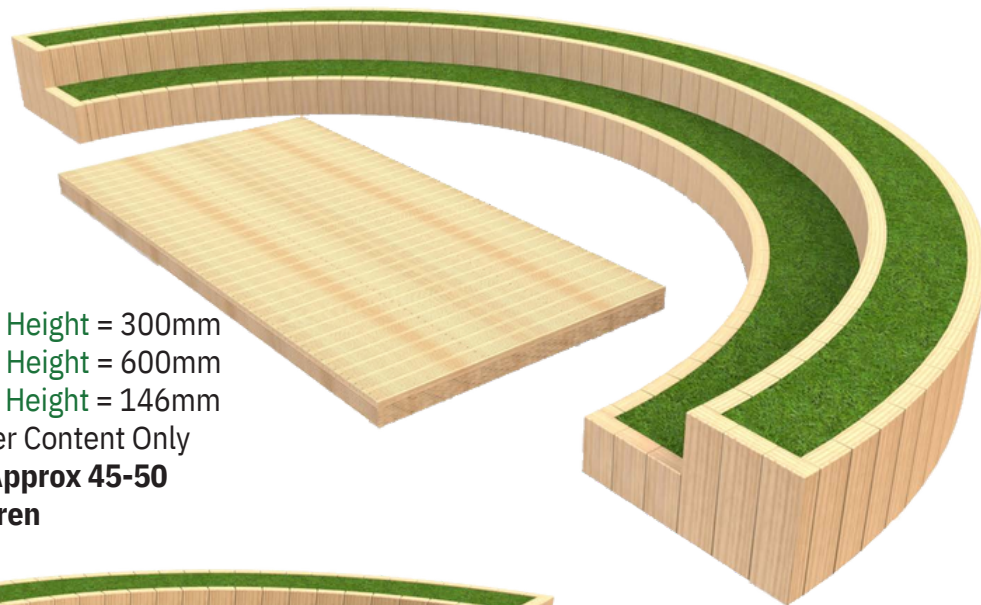

All tables and benches can be supplied wheelchair accessible.

Bespoke Options Available

Amphitheatres

Bespoke Options Available

2 Tier 5 Sided
Amphitheatre
L 6321mm
W 3003mm
H 585mm

Tier 1 Height = 390mm
Tier 2 Height = 585mm
Timber Content Only
Sits Approx 30-35 Children

2 Tier Curved
Amphitheatre
Including Stage
L 7994mm
W 4095mm
H 600mm

Tier 1 Height = 300mm
Tier 2 Height = 600mm
Stage Height = 146mm
Timber Content Only
Sits Approx 45-50 Children

3 Tier Curved
Amphitheatre
L 7160mm
W 3675mm
H 780mm