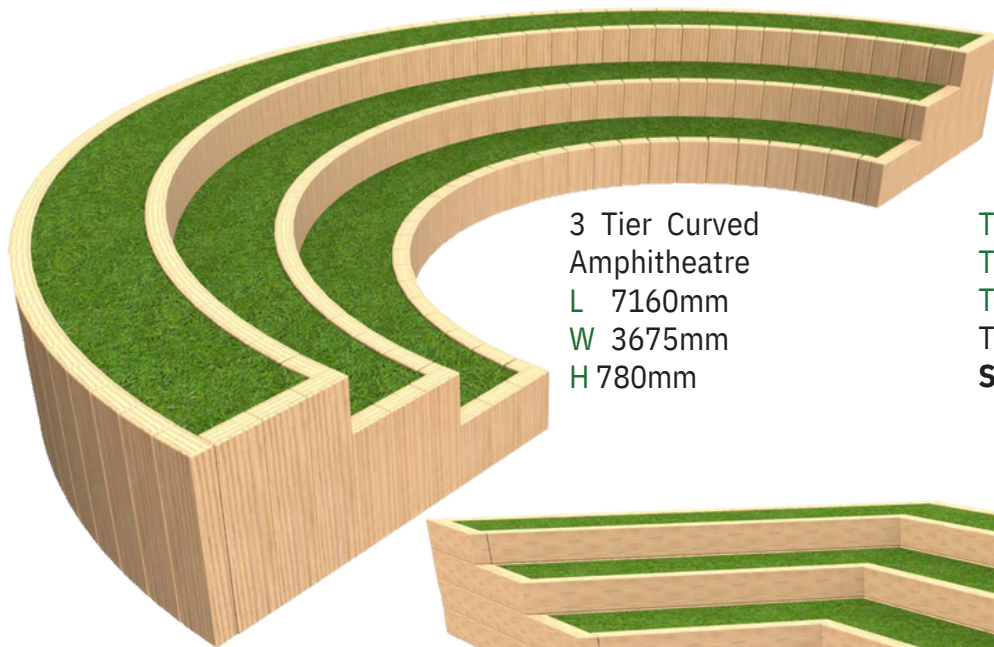

2m Hexagonal Tree Seat
L 2056 W 1780 H 470mm

1.8m Curved Sleeper Bench
L 1793 W 388 H 420mm

3m Open Octagonal Bench
L 3000 W 2663 H 450mm

3m Half Octagonal Bench
L 3000 W 1700 H 450mm

3m Octagonal Tree Seat
L 3000 W 3000 H 450mm

All tables and benches can be supplied wheelchair accessible.

Bespoke Options Available

Amphitheatres

Bespoke Options Available

2 Tier 5 Sided
Amphitheatre
L 6321mm
W 3003mm
H 585mm

Tier 1 Height = 390mm
Tier 2 Height = 585mm
Timber Content Only
Sits Approx 30-35 Children

2 Tier Curved
Amphitheatre
Including Stage
L 7994mm
W 4095mm
H 600mm

Tier 1 Height = 300mm
Tier 2 Height = 600mm
Stage Height = 146mm
Timber Content Only
Sits Approx 45-50 Children

3 Tier Curved
Amphitheatre
L 7160mm
W 3675mm
H 780mm

Tier 1 Height = 300mm
Tier 2 Height = 540mm
Tier 3 Height = 780mm
Timber Content Only
Sits Approx 50-55 Children

3 Tier 3 Sided
Amphitheatre
L 6956mm
W 3000mm
H 780mm

Tier 1 Height = 390mm
Tier 2 Height = 585mm
Tier 3 Height = 780mm
Timber Content Only
Sits Approx 40-45 Children