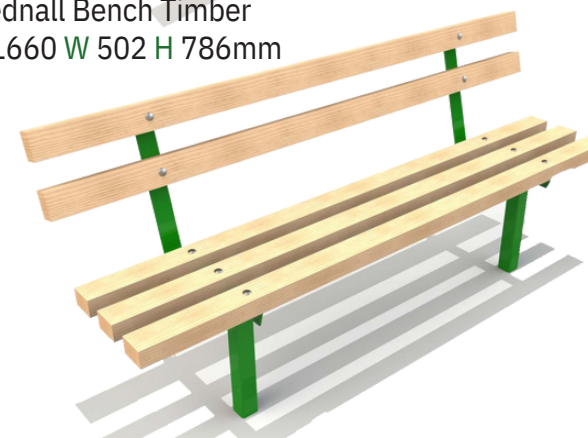

High Timber Bed Planter
L 1800 W 450 H 585mm

1.85m Planter Bench
L 1850 W 650 H 600mm

2.15m 3 Tier Large Sleeper Planter
L 2150 W 2150 H 780mm

2.4m Sleeper Planter
L 2400 W 950 H 585mm

Benches

Rednall Bench Steel (No Back)
L 1660 W 310 H 445mm

Rednall Bench Steel
L 1660 W 509 H 794mm

Rednall Bench Timber (No Back)
L 1660 W 298 H 450mm

Rednall Bench Timber
L 1660 W 502 H 786mm

Holt Picnic Bench Steel Top
L 1660 W 1340 H 766mm

Holt Picnic Bench Timber Top
L 1660 W 1355 H 781mm