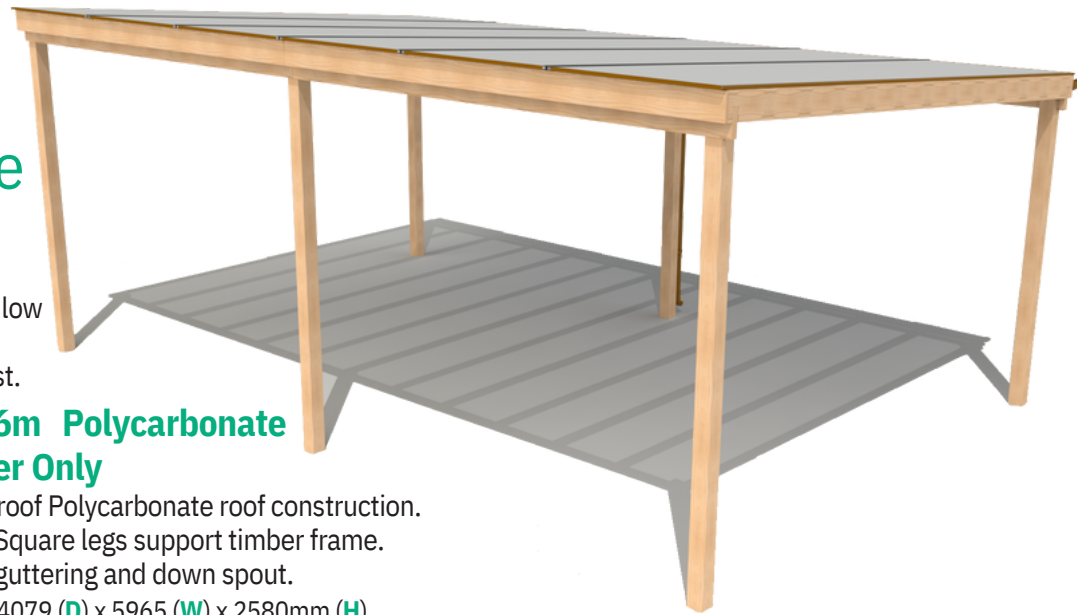

Polycarbonate Roof Shelters

All shelters slope from high to low along the depth of the shelter.
More sizes available on request.

4 x 6m Polycarbonate Shelter Only

Waterproof Polycarbonate roof construction.
95mm Square legs support timber frame.
Plastic guttering and down spout.
4 x 6m: 4079 (D) x 5965 (W) x 2580mm (H)

4 x 6m Polycarbonate Shelter with Timber Infills

Waterproof Polycarbonate roof construction.
95mm Square legs support timber frame.
Plastic guttering and down spout.
Pre-assembled timber infill panels.
4 x 6m: 4079 (D) x 5965 (W) x 2580mm (H)