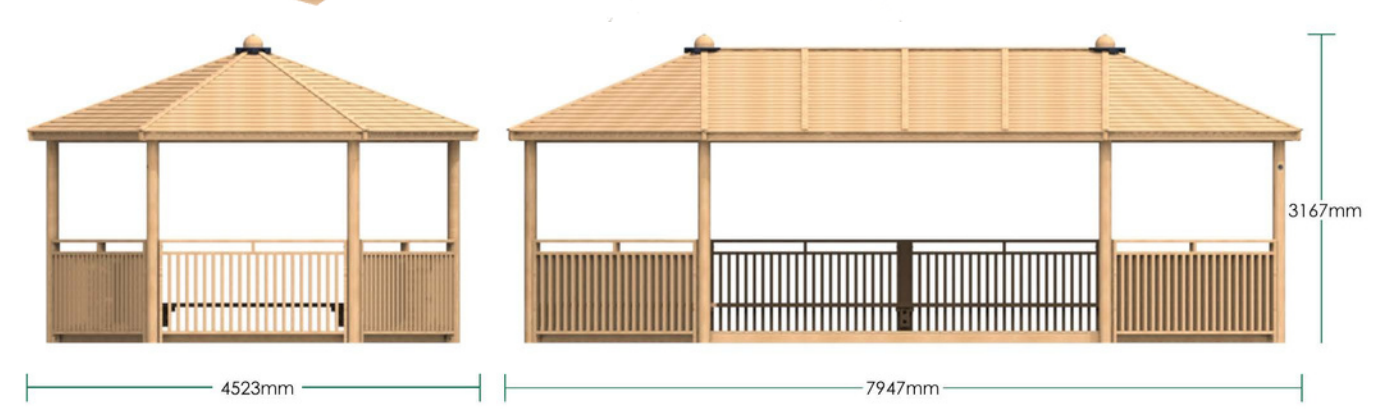

Extended hexagonal shelters are available in 3m x 6m and 4m x 8m sizes with seats, infills, timber deck floor and ramp options.

Extended Hex Shelter with Seats

Shower proof roof constructed using shiplap panels. Engraved HDPE entrance sign. Seats constructed using 195 x 95mm timber sleepers.

3 x 6m Extended Hex Shelter Dimensions

Optional ramps available upon request

Extended Hex Shelter with Seats, Infills and Floor

Shower proof roof constructed using shiplap panels. Engraved HDPE entrance sign. Seats constructed using 195 x 95mm timber sleepers. Pre-assembled timber infill panels. Deck board flooring with optional access ramp.

4 x 8m Extended Hex Shelter Dimensions

Optional ramps available upon request

Square Shelters

Square Shelter Only

Shower proof roof constructed using shiplap panels. Engraved HDPE entrance sign.

Square shelters are available in 3m and 4m sizes with seats, infills, timber deck floor and access ramp options.