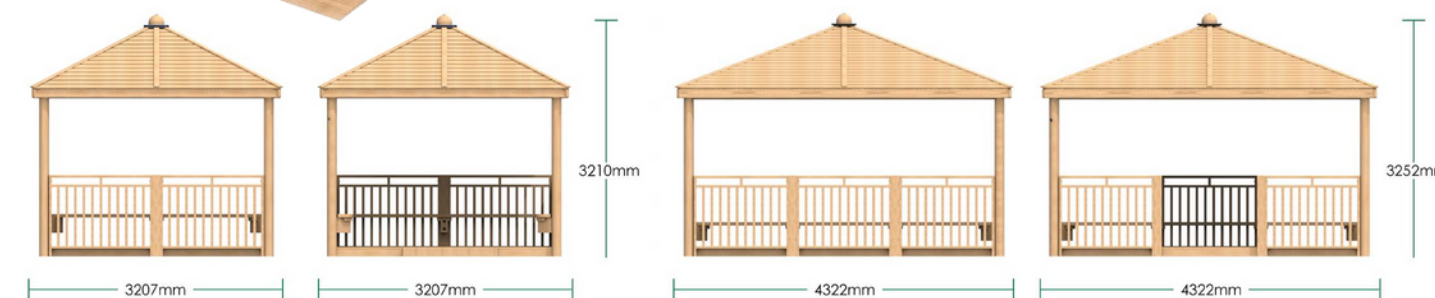

Shower proof roof constructed using shiplap panels. Engraved HDPE entrance sign. Seats constructed using 195 x 95mm timber sleepers. Pre-assembled timber infill panels.

Square shelters are available in 3m and 4m sizes with seats, infills, timber deck floor and access ramp options.

Shelter Dimensions

3m: 3207 (L) x 3207 (W) x 3210mm (H)
4m: 4322 (L) x 4322 (W) x 3252mm (H)

Bespoke colours available upon request.

2.4 x 4.4m Shelter A
Infills on 3 sides and no seating

2.4 x 4.4m Shelter B
Infills on 3 sides with seating Seats approx 18 children*