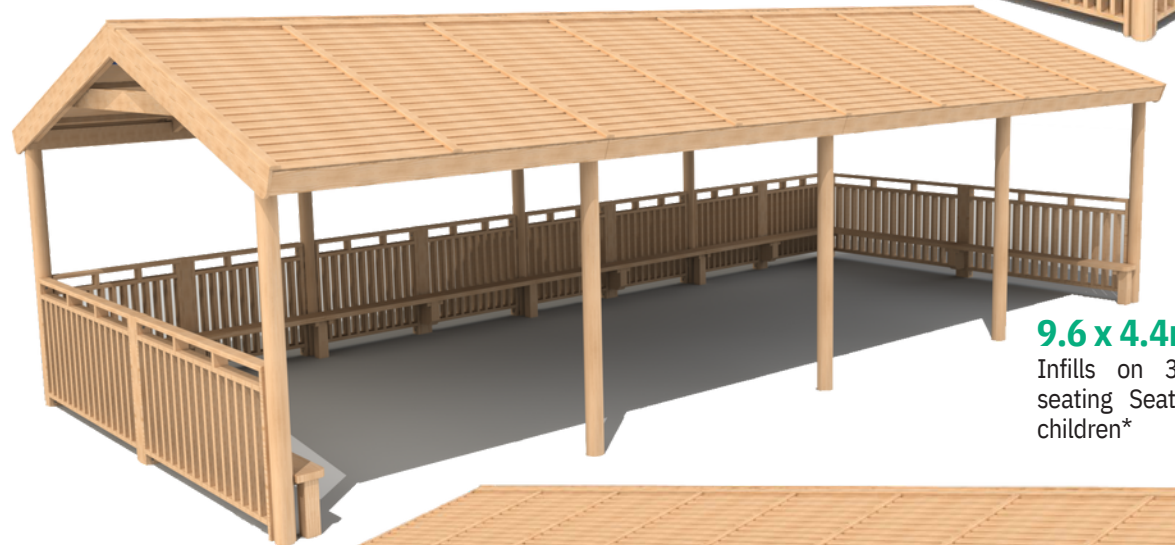

2.4 x 4.4m Shelter

Timber shiplap shower proof roof. Available with various infill and seating configurations. 2440 (L) x 4420 (W) x 3000mm (H)

4.8 x 4.4m Shelter

Timber shiplap shower proof roof. Available with various infill and seating configurations. 4830 (L) x 4420 (W) x 3000mm (H)

7.2 x 4.4m Shelter
Timber shiplap, shower proof roof. Available with various infill and seating configurations. 7210 (L) x 4420 (W) x 3000mm (H)

7.2 x 4.4m Shelter A
Infills on 3 sides with seating Seats approx 34 children*

7.2 x 4.4m Shelter B

Infills on 4 sides with seating Seats approx 44 children*

9.6 x 4.4m Shelter

Timber shiplap, shower proof roof. Available with various infill and seating configurations. 9590 (L) x 4420 (W) x 3000mm (H)