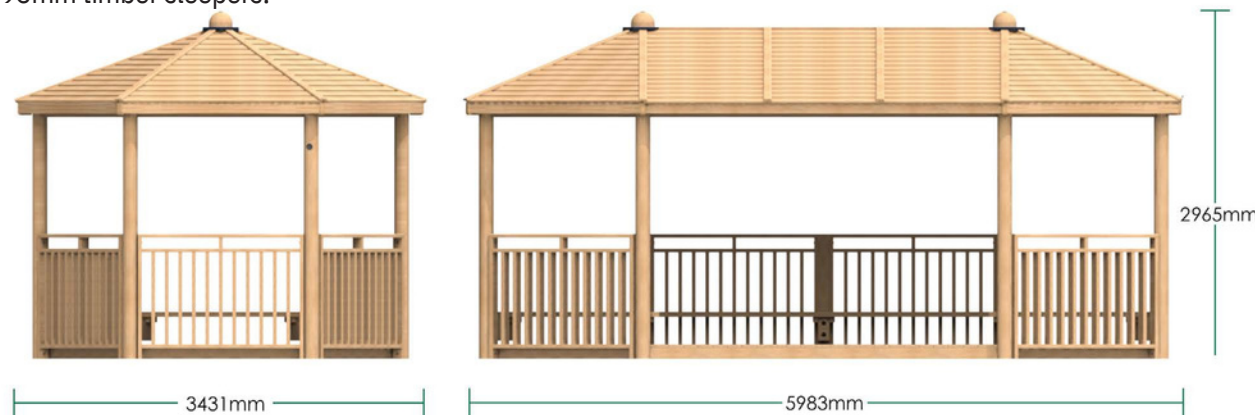

Shower proof roof constructed using shiplap panels. Engraved HDPE entrance sign. Extended hexagonal shelters are available in 3m x 6m and 4m x 8m sizes with seats, infills, timber deck floor and ramp options.

Extended Hexagonal Shelters

Extended Hex Shelter with Seats and Infills

Shower proof roof constructed using shiplap panels. Seats constructed using 195 x 95mm timber sleepers. Engraved HDPE entrance sign. Pre-assembled timber infill panels.

Extended hexagonal shelters are available in 3m x 6m and 4m x 8m sizes with seats, infills, timber deck floor and ramp options.

Extended Hex Shelter with Seats

Shower proof roof constructed using shiplap panels. Engraved HDPE entrance sign. Seats constructed using 195 x 95mm timber sleepers.

3 x 6m Extended Hex Shelter Dimensions

Optional ramps available upon request

Extended Hex Shelter with Seats, Infills and Floor

Shower proof roof constructed using shiplap panels. Engraved HDPE entrance sign. Seats constructed using 195 x 95mm timber sleepers. Pre-assembled timber infill panels. Deck board flooring with optional access ramp.