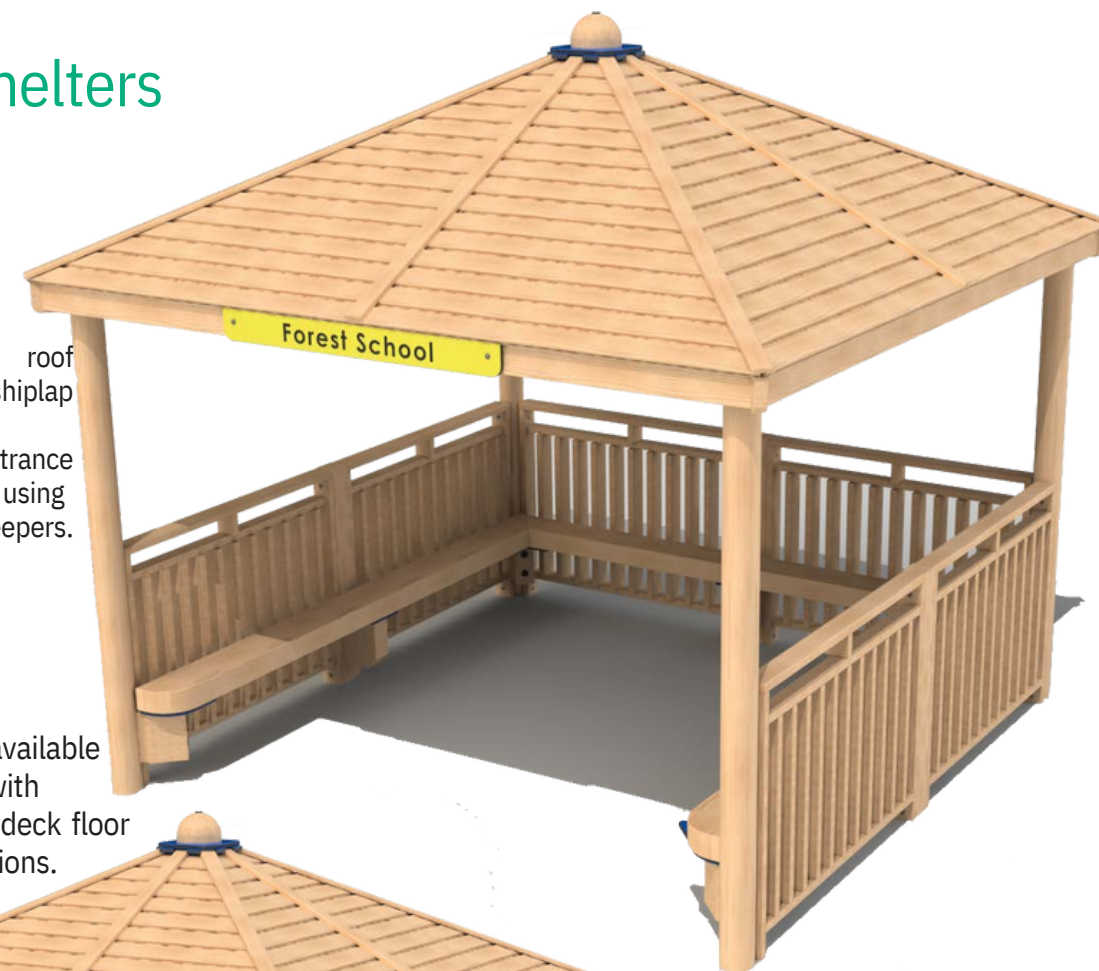

Shower proof roof constructed using shiplap panels. Engraved HDPE entrance sign. Seats constructed using 195 x 95mm timber sleepers. Pre-assembled timber infill panels.

Square shelters are available in 3m and 4m sizes with seats, infills, timber deck floor and access ramp options.