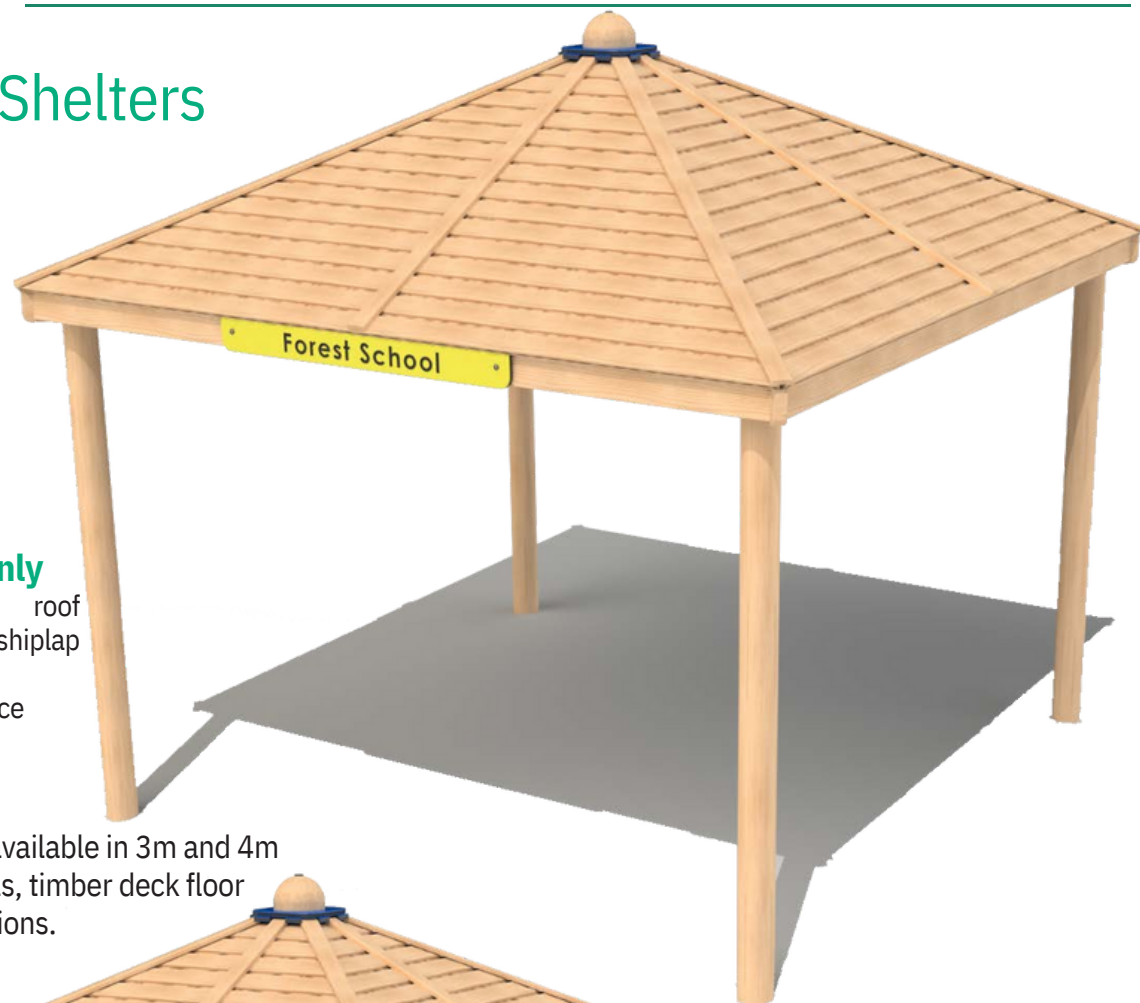

3 x 6m Extended Hex Shelter Dimensions

Optional ramps available upon request

Extended Hex Shelter with Seats, Infills and Floor

Shower proof roof constructed using shiplap panels. Engraved HDPE entrance sign. Seats constructed using 195 x 95mm timber sleepers. Pre-assembled timber infill panels. Deck board flooring with optional access ramp.

4 x 8m Extended Hex Shelter Dimensions

Optional ramps available upon request

Square Shelters

Square Shelter Only

Shower proof roof constructed using shiplap panels. Engraved HDPE entrance sign.

Square shelters are available in 3m and 4m sizes with seats, infills, timber deck floor and access ramp options.