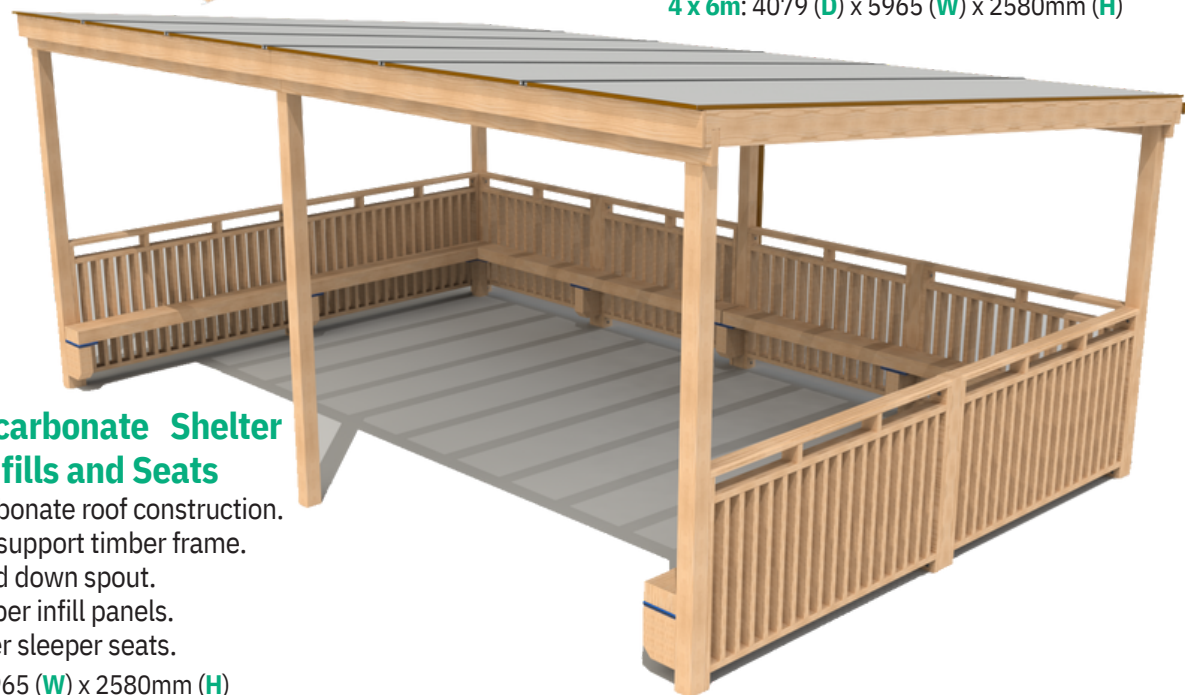

4 x 6m Polycarbonate Shelter with Timber Infills and Seats

Waterproof Polycarbonate roof construction.
95mm Square legs support timber frame.
Plastic guttering and down spout.
Pre-assembled timber infill panels.
195mm Wide timber sleeper seats.
4 x 6m: 4079 (D) x 5965 (W) x 2580mm (H)

More sizes available on request.

Teen Tower with Buddy Bars

Shower proof roof.
Timber roof constructed using Shiplap boards and Cedar shingles.
Seats constructed using 195 x 95mm sleepers. Curved metal back rests.
2974 (L) x 3481 (W) x 3174mm (H)