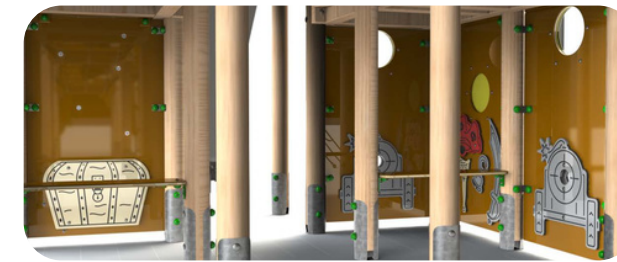

Timber Ships

All Hands On Deck with Tube Slide

Product Dimensions

13,692mm (L) 6307mm (W) 4874mm (H)

Minimum Surface Area: 107.24m²

16,683mm (L) 9807mm (W)

Free Fall Height: 2100mm

Deck Heights: 1200, 1500, 1800 & 2100mm

2.1m Plastic Tube Slide replaces 2m Steel Slide.

Under Deck Pirate Themed HDPE Details