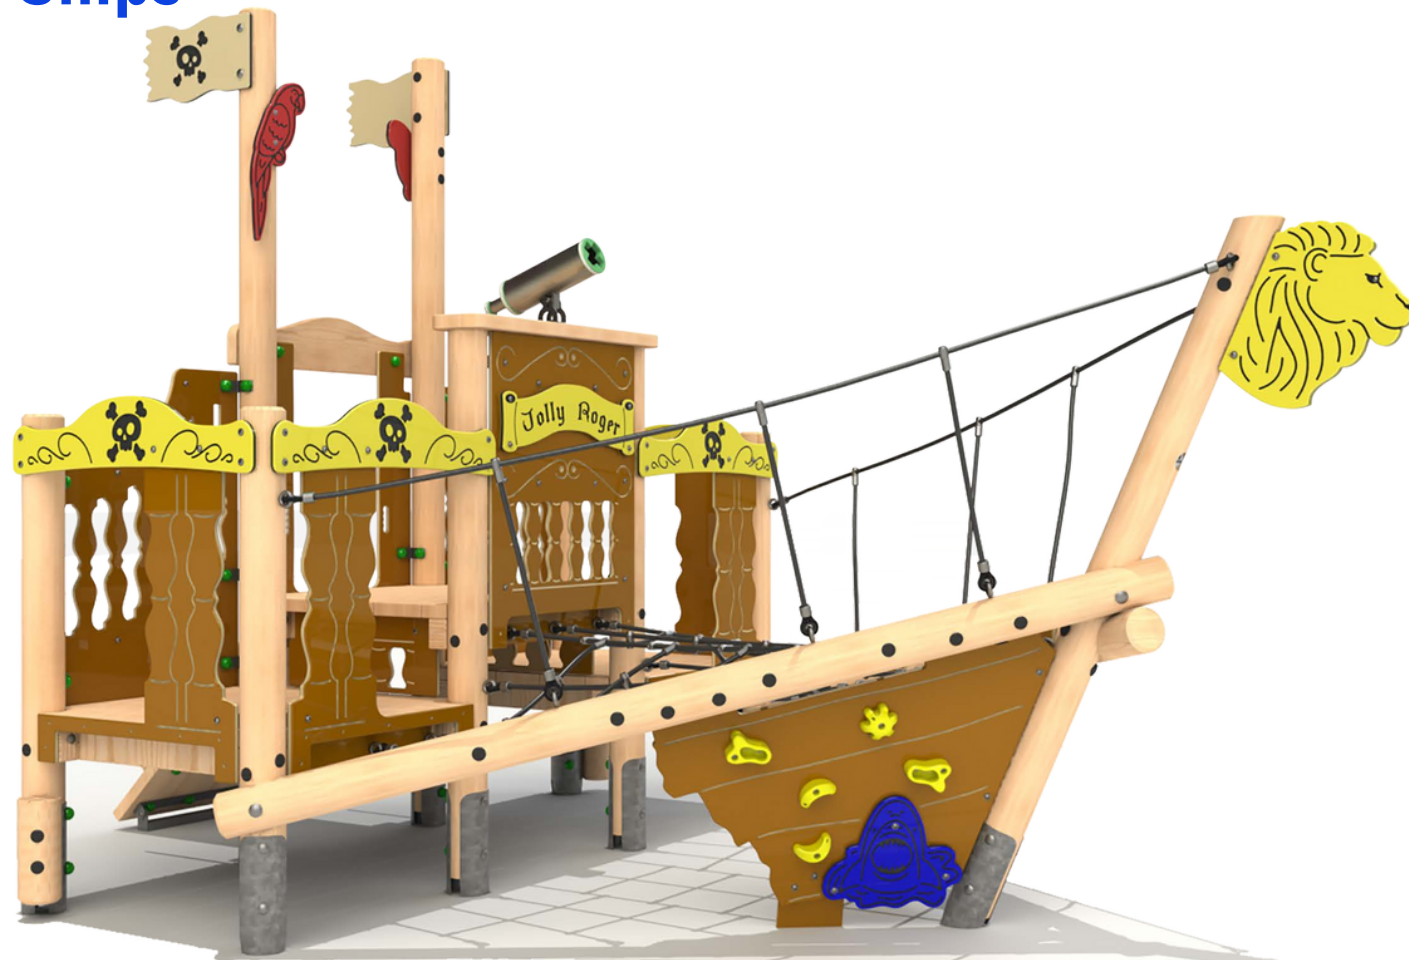

Timber Ships

"ready-made for the trade"

**Active
Garden**

**Play Equipment and
Safety Surface**

Contact us:

T: 01568 782241

E: info@activegarden.co.uk

www.activegarden.co.uk

Timber Ships

Ships Bow

Product Dimensions
4475mm (L) 3009mm (W) 2874mm (H)

Minimum Surface Area: 32.04m²
7146mm (L) 6008mm (W)

Free Fall Height: 1090mm

Deck Heights: 600 & 900mm

Features:

Access Ramp,
Climbing Panels,
Cargo Net,
Balance Walks,
Step Up Logs,
Treasure Map & Pirate Flags,
Themed HDPE Panels,
Stainless Steel Telescope

Bespoke Towers available, enquire for more information.

Timber Ships

Ships Stern

Product Dimensions
4181mm (L) 4281mm (W) 3078mm (H)

Minimum Surface Area: 37.47m²
7755mm (L) 7153mm (W)

Free Fall Height: 1500mm

Deck Heights: 1200 & 1500mm

Features:

1.5m Slide,
1.2m Access Net,
1.2m Access Steps,
1.2m Climbing Wall,
1.2m Firemans Pole,
Moving Ships Wheel,
Moving Compass,
Themed HDPE Panels,
Under Deck Pirates Details