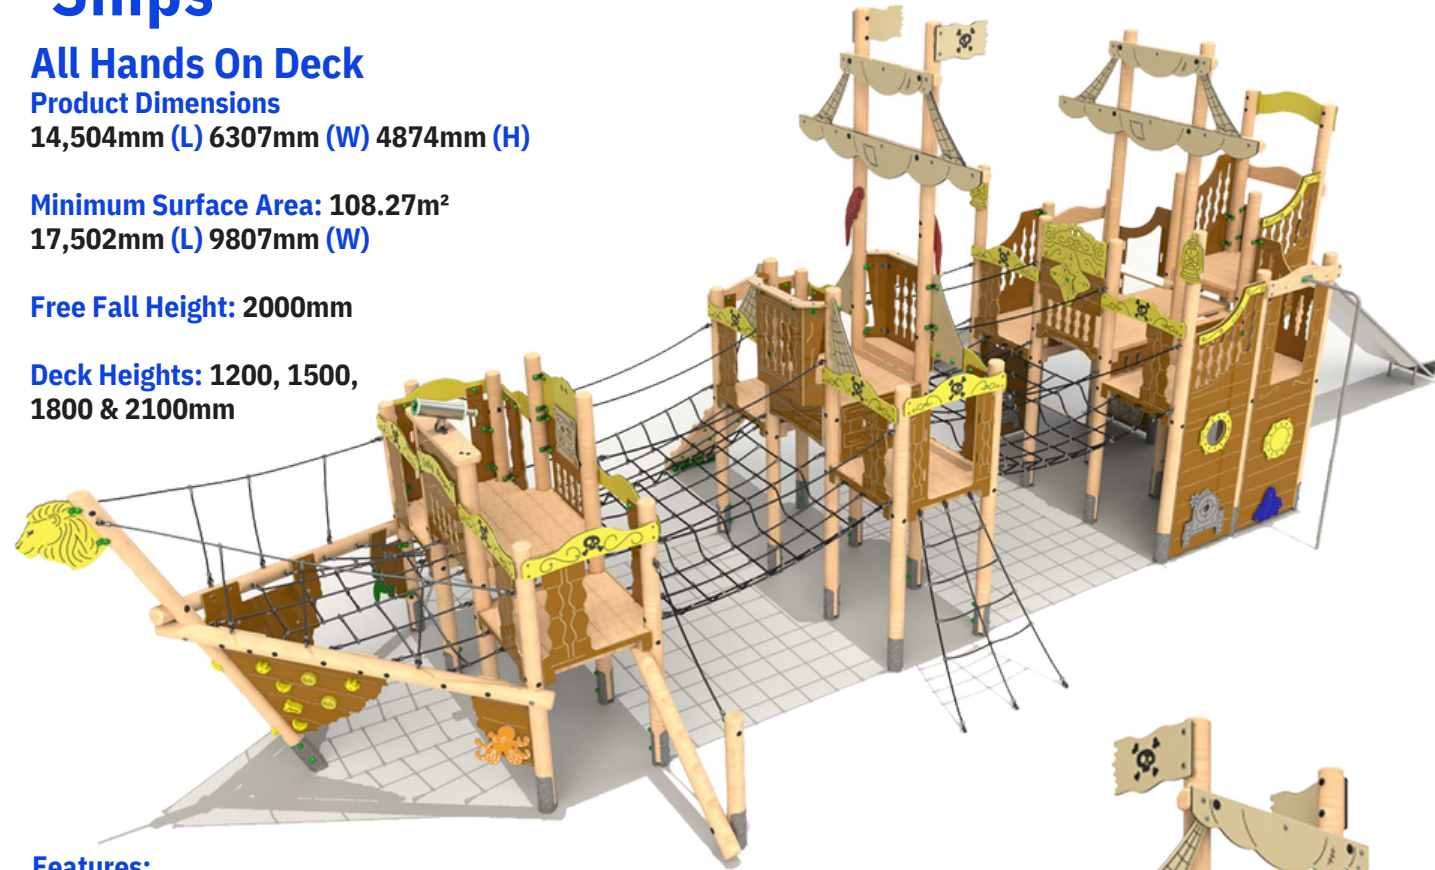

Deck Heights: 1200 & 1500mm

Features:

1.5m Slide,
1.2m Access Net,
1.2m Access Steps,
1.2m Climbing Wall,
1.2m Firemans Pole,
Moving Ships Wheel,
Moving Compass,
Themed HDPE Panels,
Under Deck Pirates Details

Timber Ships

All Hands On Deck

Product Dimensions

14,504mm (L) 6307mm (W) 4874mm (H)

Minimum Surface Area: 108.27m²

17,502mm (L) 9807mm (W)

Free Fall Height: 2000mm

Deck Heights: 1200, 1500, 1800 & 2100mm

Features:

Traverse Nets,
2m and 1.5m Slides,
1.5m Fireman's Pole,
1.5m Access Net,
1.5m Access Ramp,
1.5m Climbing Walls,
1.2m T-Rope Climber,
1.2m Ladder Log,
Climbing Panels,
Cargo Net,
Balance Walks,
Play Balconies,
Cannon Play Panels,
Moving Ships Wheel,
Moving Compass,
Treasure Map & Chest,
Under Deck Pirates Details,
Themed HDPE Panels,
Stainless Steel Telescope

Timber Ships

All Hands On Deck with Tube Slide

Product Dimensions

13,692mm (L) 6307mm (W) 4874mm (H)

Minimum Surface Area: 107.24m²

16,683mm (L) 9807mm (W)

Free Fall Height: 2100mm

Deck Heights: 1200, 1500, 1800 & 2100mm