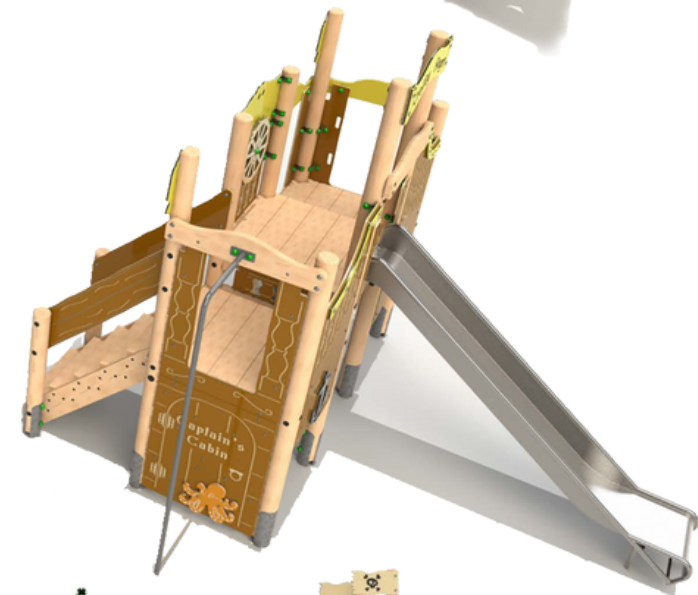

Timber Ships

Batten Down The Hatches

Product Dimensions

14,821mm (L) 4388mm (W) 4284mm (H)

Minimum Surface Area: 95.13m²

17,963mm (L) 7347mm (W)

Free Fall Height: 1500mm

Deck Heights: 600, 900, 1200 & 1500mm

Features:

1.5m Slide,
1.2m Access Net,
1.2m Access Steps,
1.2m Climbing Wall,
1.2m Firemans Pole,
0.9m Access Ramp,
0.9m Access Nets,
0.9m Ladder Log,
Play Balconies,
Climbing Panels,
Cargo Net,
Balance Walks,
Step Up Logs,

Moving Ships Wheel,
Moving Compass,
Treasure Map & Pirate Flags,
Themed HDPE Panels,
Under Deck Pirates Details
Stainless Steel Telescope