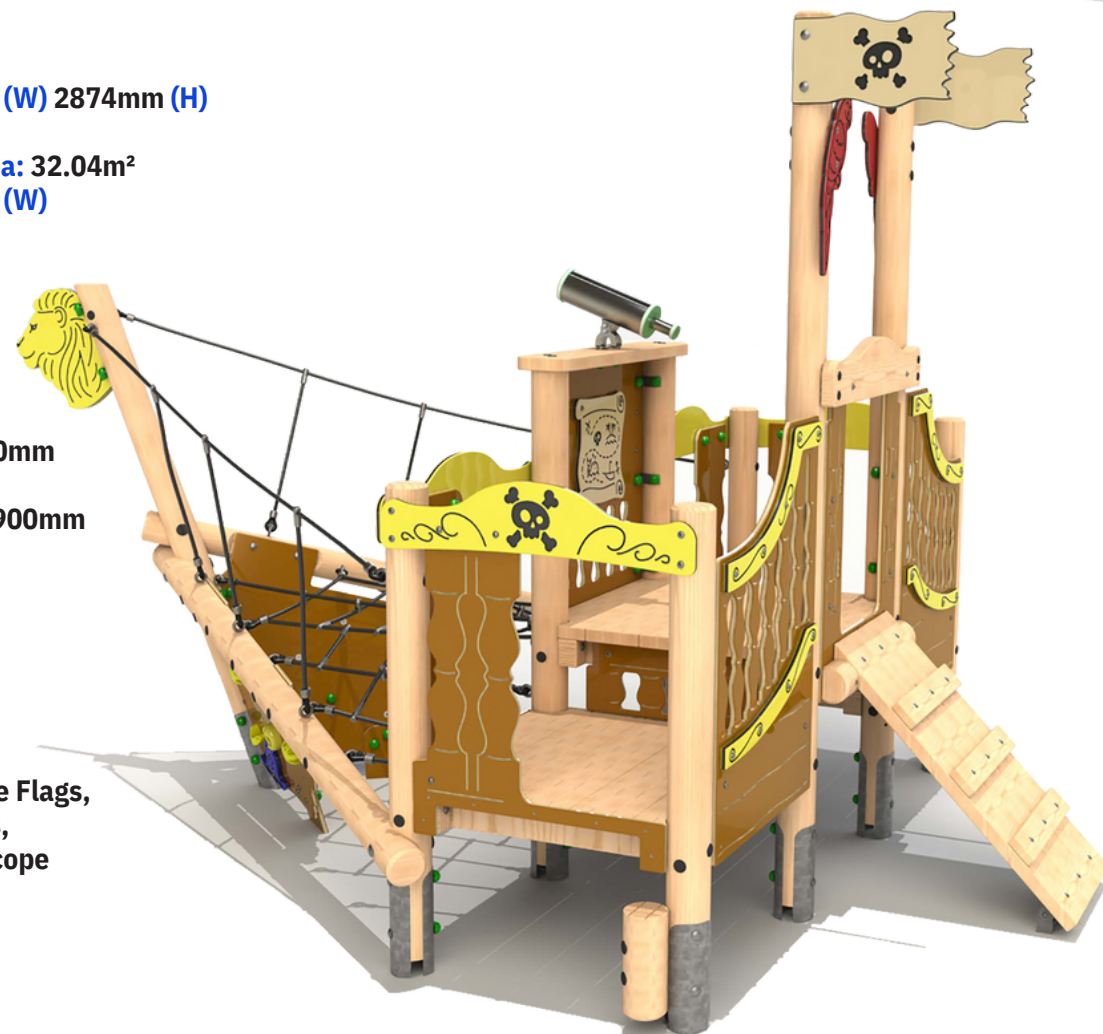

Timber Ships

Ships Bow

Product Dimensions
4475mm (L) 3009mm (W) 2874mm (H)

Minimum Surface Area: 32.04m²
7146mm (L) 6008mm (W)

Free Fall Height: 1090mm

Deck Heights: 600 & 900mm

Features:

Access Ramp,
Climbing Panels,
Cargo Net,
Balance Walks,
Step Up Logs,
Treasure Map & Pirate Flags,
Themed HDPE Panels,
Stainless Steel Telescope

Bespoke Towers available, enquire for more information.

Timber Ships

Ships Stern

Product Dimensions
4181mm (L) 4281mm (W) 3078mm (H)

Minimum Surface Area: 37.47m²
7755mm (L) 7153mm (W)

Free Fall Height: 1500mm

Deck Heights: 1200 & 1500mm

Features:

1.5m Slide,
1.2m Access Net,
1.2m Access Steps,
1.2m Climbing Wall,
1.2m Firemans Pole,
Moving Ships Wheel,
Moving Compass,
Themed HDPE Panels,
Under Deck Pirates Details

Under Deck Pirate Themed HDPE Details

Steel feet as standard.

Timber Ships

Weigh Anchor

Product Dimensions

10,261mm (L) 4181mm (W) 3078mm (H)

Minimum Surface Area: 66.21m²

13,402mm (L) 7153mm (W)