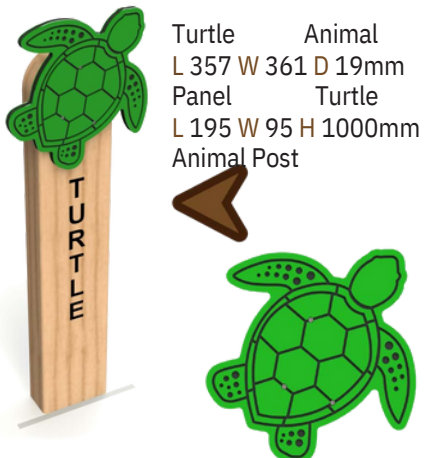

Seahorse Animal  
L 350 W 380 D 19mm  
Panel Seahorse  
L 195 W 95 H 1000mm  
Animal Post

Seal Animal  
L 360 W 233 D 19mm  
Panel Seal  
L 195 W 95 H 1000mm  
Animal Post

Snake Animal  
L 219 W 387 D 19mm  
Panel Snake  
L 195 W 95 H 1000mm  
Animal Post

Snail Animal  
L 462 W 298 D 19mm  
Panel Snail  
L 195 W 95 H 1000mm  
Animal Post

Spider Animal  
L 365 W 365 D 19mm  
Panel Spider  
L 195 W 95 H 1000mm  
Animal Post

Squirrel Animal  
L 341 W 360 D 19mm  
Panel Squirrel  
L 195 W 95 H 1000mm  
Animal Post

Starfish Animal  
L 376 W 381 D 19mm  
Panel Starfish  
L 195 W 95 H 1000mm  
Animal Post

Swan Animal  
L 340 W 255 D 19mm  
Panel Swan  
L 195 W 95 H 1000mm  
Animal Post

Turtle Animal  
L 357 W 361 D 19mm  
Panel Turtle  
L 195 W 95 H 1000mm  
Animal Post

# TOTEM POLES

Bespoke options Available

seasonal Totem Poles  
L: 195mm  
Dimensions W: 95mm  
H: 1500mm

Spring Totem  
Summer Totem  
Autumn Totem  
Winter Totem

The seasonal totem poles contain playful references to each season of the year.