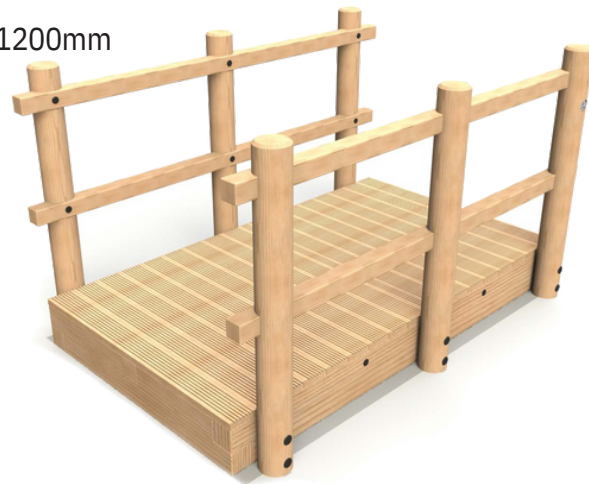

# Timber Bridges

4.1m Flat Bridge  
L 4100 W 1457 H 1200mm

2.1m Flat Bridge  
L 2100 W 1457 H 1200mm

Hump Bridge  
L 1671 W 1309 H 195mm

Inclusive Bridge  
L 4230 W 1457 H 1130mm

Arch Bridge  
L 2307 W 1457 H 1250mm