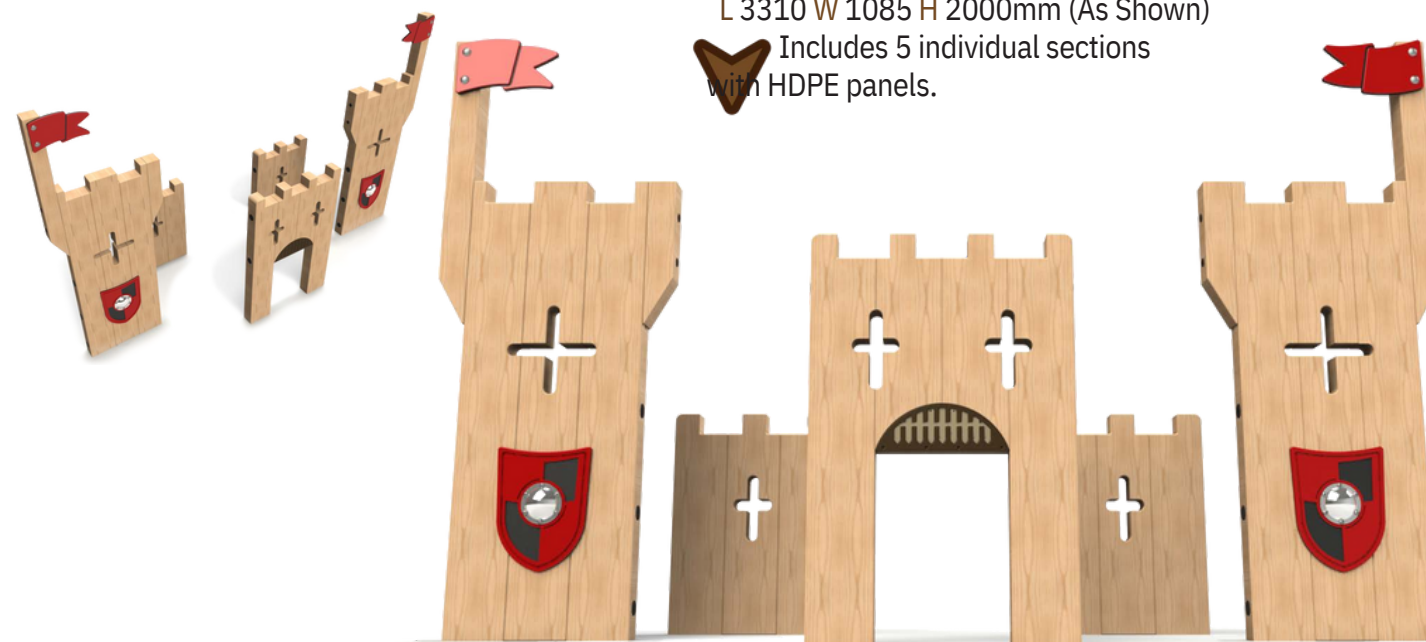

# Sleeper Play Scenes

Mountain Range Play Scene  
L 3900 W 760 H 1490mm (As Shown)  
Includes 6 individual sections with HDPE Panels.

Galleon Play Scene  
L 3977 W 1000 H 2100mm (As Shown)  
Includes 5 individual sections with HDPE Panels.

Castle Play Scene  
L 3310 W 1085 H 2000mm (As Shown)  
Includes 5 individual sections with HDPE panels.

Bespoke options Available

Bat Animal  
L 417 W 345 D 19mm  
Panel Bat  
L 195 W 95 H 1000mm  
Animal Post