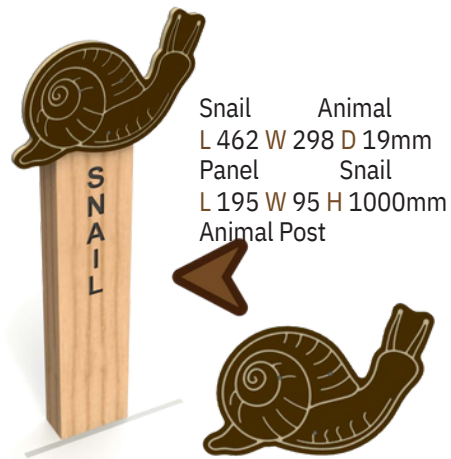

Mouse Animal Panel  
L 380 W 252 D 19mm  
Mouse Animal Post  
L 195 W 95 H 1000mm

Newt Animal Panel  
L 332 W 392 D 19mm  
Newt Animal Post  
L 195 W 95 H 1000mm

Octopus Animal Panel  
L 395 W 322 D 19mm  
Octopus Animal Post  
L 195 W 95 H 1000mm

Otter Animal Panel  
L 386 W 262 D 19mm  
Otter Animal Post  
L 195 W 95 H 1000mm

Puffin Animal  
L 344 W 380 D 19mm  
Panel Puffin  
L 195 W 95 H 1000mm  
Animal Post

# ANIMAL POSTS

Bespoke options Available

Rabbit Animal  
L 386 W 408 D 19mm  
Panel Rabbit  
L 195 W 95 H 1000mm  
Animal Post

Salmon Animal  
L 342 W 383 D 19mm  
Panel Salmon  
L 195 W 95 H 1000mm  
Animal Post

Seahorse Animal  
L 350 W 380 D 19mm  
Panel Seahorse  
L 195 W 95 H 1000mm  
Animal Post

Seal Animal  
L 360 W 233 D 19mm  
Panel Seal  
L 195 W 95 H 1000mm  
Animal Post

Snake Animal  
L 219 W 387 D 19mm  
Panel Snake  
L 195 W 95 H 1000mm  
Animal Post