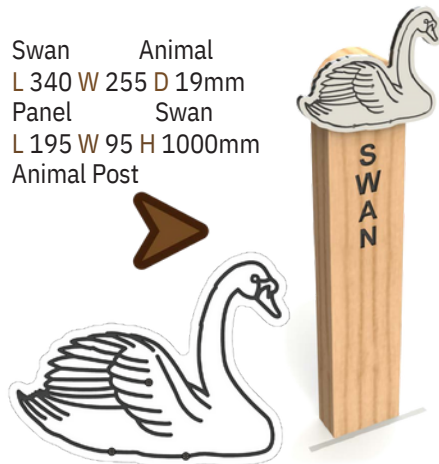

Seahorse Animal  
L 350 W 380 D 19mm  
Panel Seahorse  
L 195 W 95 H 1000mm  
Animal Post

Seal Animal  
L 360 W 233 D 19mm  
Panel Seal  
L 195 W 95 H 1000mm  
Animal Post

Snake Animal  
L 219 W 387 D 19mm  
Panel Snake  
L 195 W 95 H 1000mm  
Animal Post

Snail Animal  
L 462 W 298 D 19mm  
Panel Snail  
L 195 W 95 H 1000mm  
Animal Post

Spider Animal  
L 365 W 365 D 19mm  
Panel Spider  
L 195 W 95 H 1000mm  
Animal Post

Squirrel Animal  
L 341 W 360 D 19mm  
Panel Squirrel  
L 195 W 95 H 1000mm  
Animal Post

Starfish Animal  
L 376 W 381 D 19mm  
Panel Starfish  
L 195 W 95 H 1000mm  
Animal Post

Swan Animal  
L 340 W 255 D 19mm  
Panel Swan  
L 195 W 95 H 1000mm  
Animal Post

Turtle Animal  
L 357 W 361 D 19mm  
Panel Turtle  
L 195 W 95 H 1000mm  
Animal Post

# TOTEM POLES

Bespoke options Available

seasonal Totem Poles  
L: 195mm  
Dimensions W: 95mm  
H: 1500mm

Spring Totem  
Summer Totem  
Autumn Totem  
Winter Totem

The seasonal totem poles contain playful references to each season of the year.