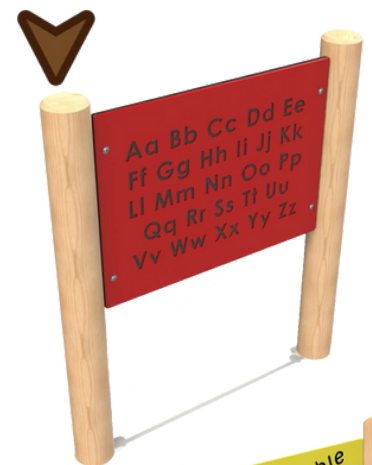

**Porthole Panel**  
L: 250mm  
W: 250mm  
D: 19mm

**Sport HDPE Panels**

**Cricket Stumps**  
L: 700mm  
W: 250mm  
D: 19mm

**Small Target Board**  
L: 800mm  
W: 800mm  
D: 19mm

**Large Target Board**  
L: 1200mm  
W: 1200mm  
D: 19mm

**Basketball Backboard**  
L: 1200mm  
W: 1050mm  
D: 19mm

**HDPE Play Panels**

**Lower Case Alphabet Play Panel**  
L 1050 W 125 H 1200mm

**Upper Case Alphabet Play Panel**  
L 1050 W 125 H 1200mm

**Upper & Lower Case Play Panel**  
L 1050 W 125 H 1200mm

**Number Jumble Play Panel**  
L 1050 W 125 H 1200mm

HDPE panels are available in a range of colours. Due to its strength and weather resistant qualities it is ideal for use in playgrounds.

Looking after our environment is extremely important, that is why we offer a range of recycled HDPE. The two colour sheet with black core offers an eco-friendly alternative to the standard HDPE.

Other colours and designs available, more details available upon request.

Bespoke options Available

Different Signs Available

Marker Mast Post  
L 150 W 150 H 1000mm  
Marker Masts are designed to provide useful information for any trail.