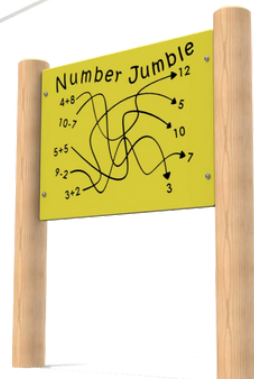

Number Jumble Play Panel
L 1050 W 125 H 1200mm